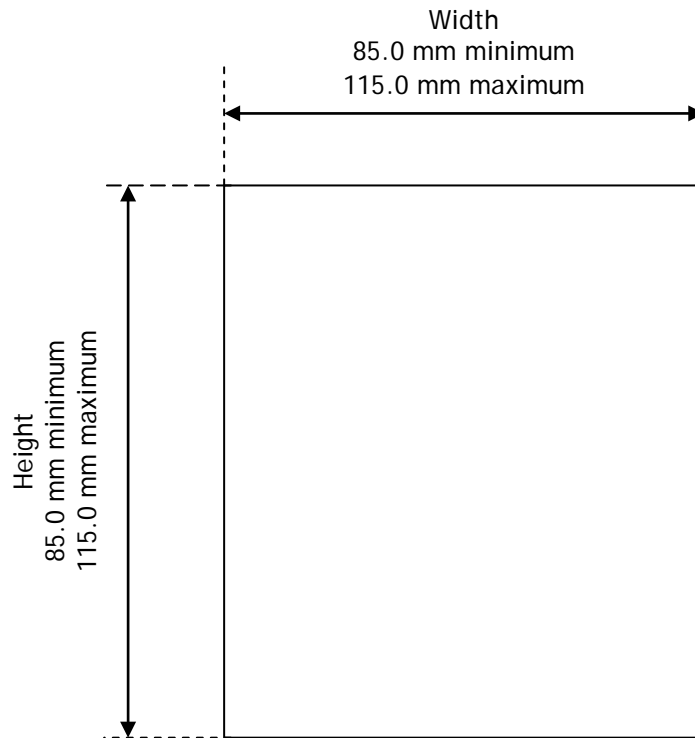

REPLY CARD - DVD and BLU-RAY				
Europe	DVD, Blu-Ray	EDS013	Issue 3	Feb 2009

- 1 loose Reply Card may be inserted on top of the disc inside the soft box.

Note: variance must be no greater than 1.0 mm across the batch.

Folded - single sheet

- Single sheet or single folded sheet with fold in direction of application

Material:

- Wood free art paper coated on both sides .High Gloss finish is not acceptable for automated packing.
- Weight 100 - 250 gsm \pm 5% manufacturing tolerance.