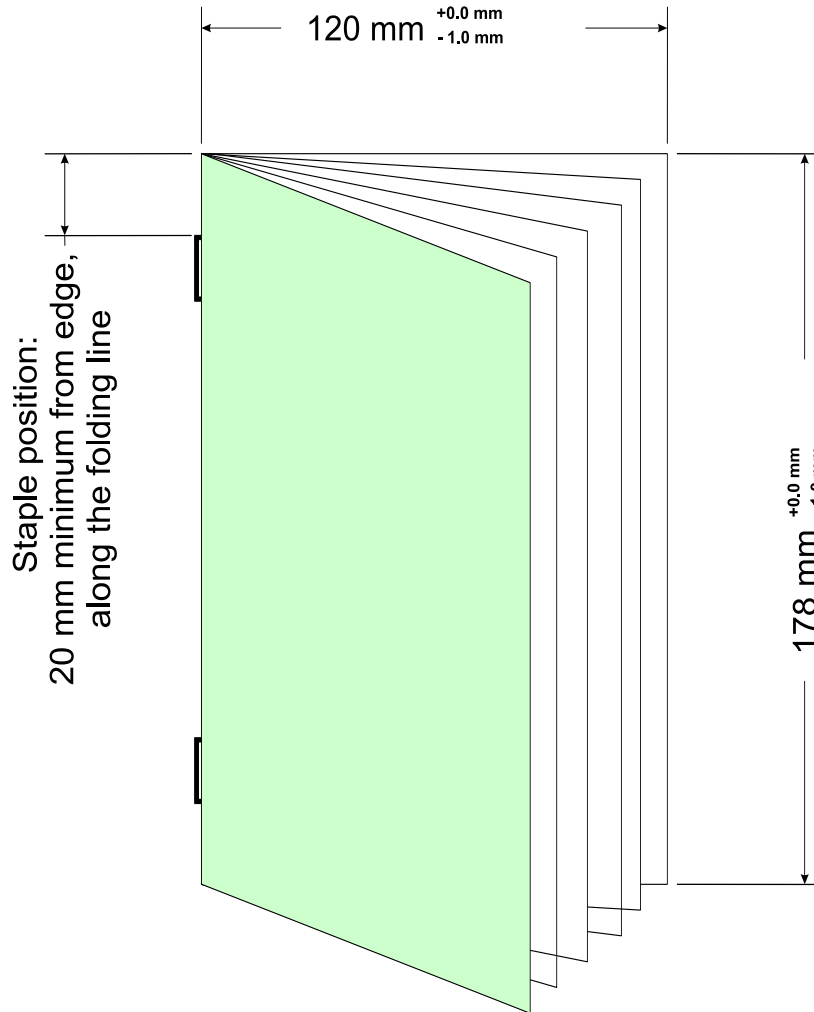

SUPER JEWEL BOX - BOOKLET SPECIFICATIONS

Europe

EDS016

Issue 2

Jan 2007

Super Jewel Case (KING) - Booklet

Note: Drawing not to scale

Paper Stock

- Type: Wood free art paper coated on both sides.
- Cover Sheet Weight: 150 - 190 gsm
- Inner text pages a minimum 100 gsm
- The maximum booklet thickness packed in any one unit must not exceed 2mm

Non-acceptable folds include but are not limited to: Z - folds or Concertina type folds.