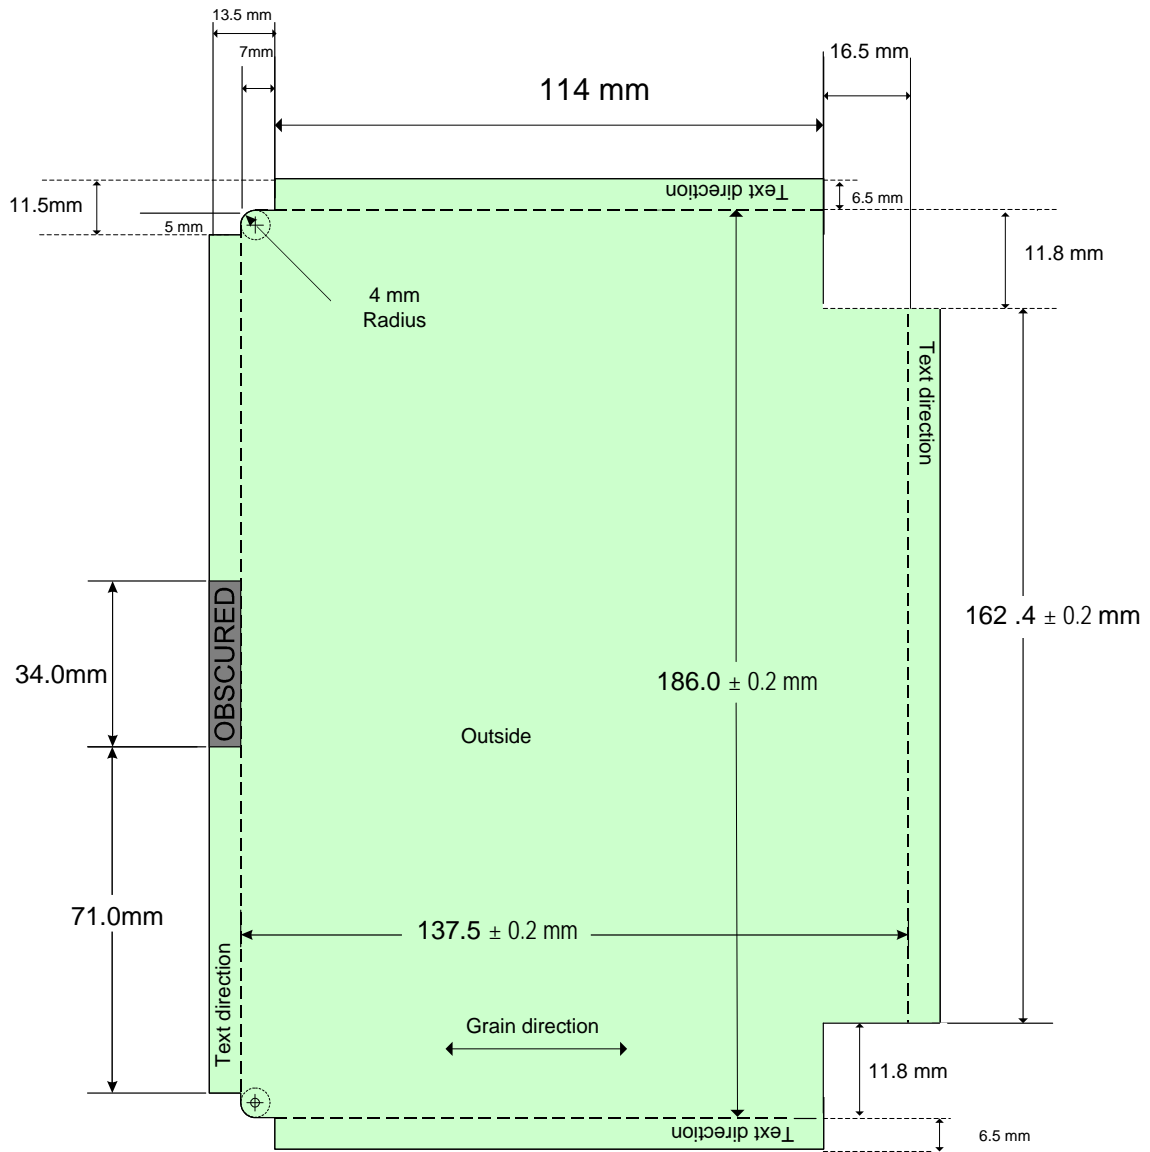

SUPER JEWEL BOX - INLAY CARD SPECIFICATION				
Europe		EDS017	Issue 2	Jan 2007

Super Jewel Case (KING) - Inlay Card

Note: Drawing Not to scale

Paper Stock

- Type: Wood free art paper coated on both sides. High Gloss finish is not acceptable for automated packing
- Cover Sheet Weight: 150 - 190 gsm
- Perforations 0.8 to 1.6 mm scoring is not acceptable