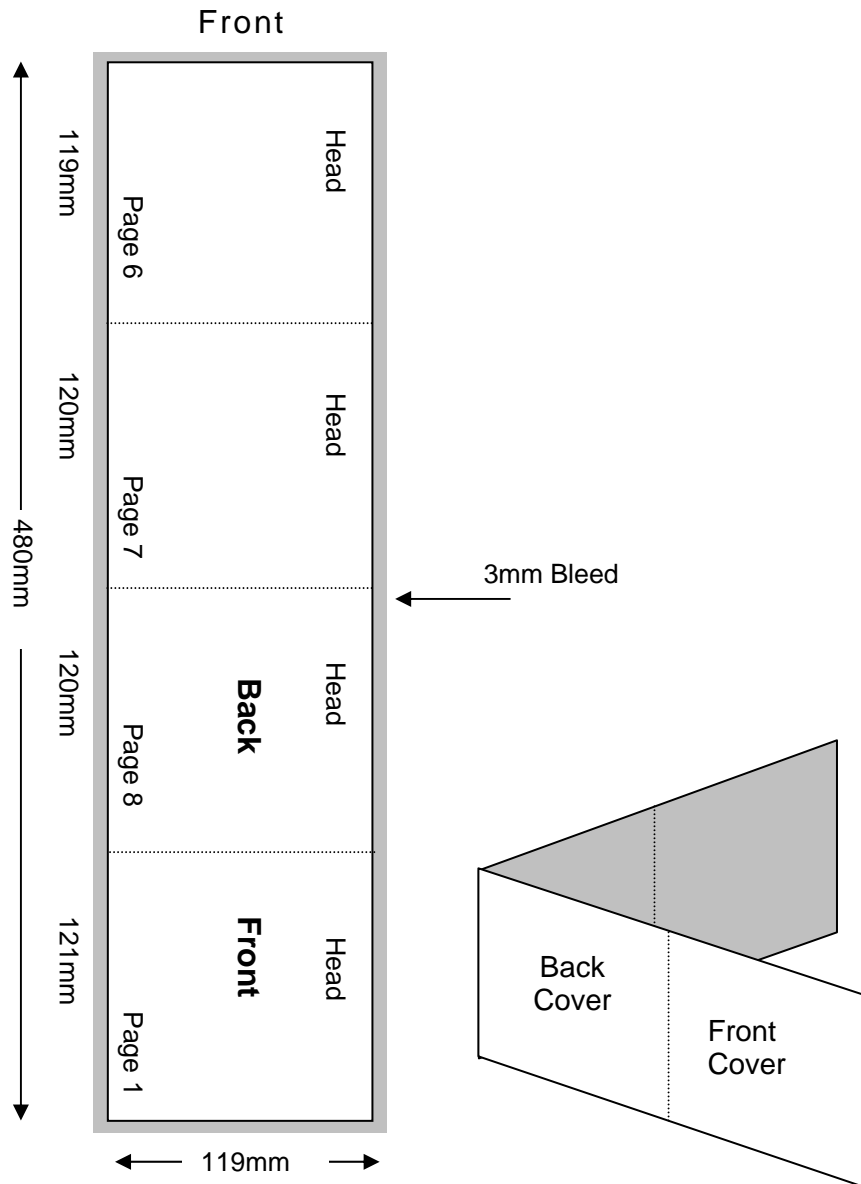

CD - 8 PARALLEL FOLD

**Shown as 4 page spread - front & back up
Files must be set up as 2 x 4 page spread**

Specifications:

- To be automatically packed, stock needs to be non-porous.
- Allow 3mm bleed all round.
- Trim & perforation marks to show 1mm into the bleed.
- Stock Coated A2 Art 130-150 gsm.
- Catalogue number must appear on the final product.

Note: Drawings Not To Scale

CD - 8 PARALLEL FOLD

TCAU Specification

TSA 111

Issue: 1

July 2010

Page 2 of 2

**Shown as 4 page spread - front & back up
Files must be set up as 2 x 4 page spread**

Back Up

Note: Drawings Not To Scale