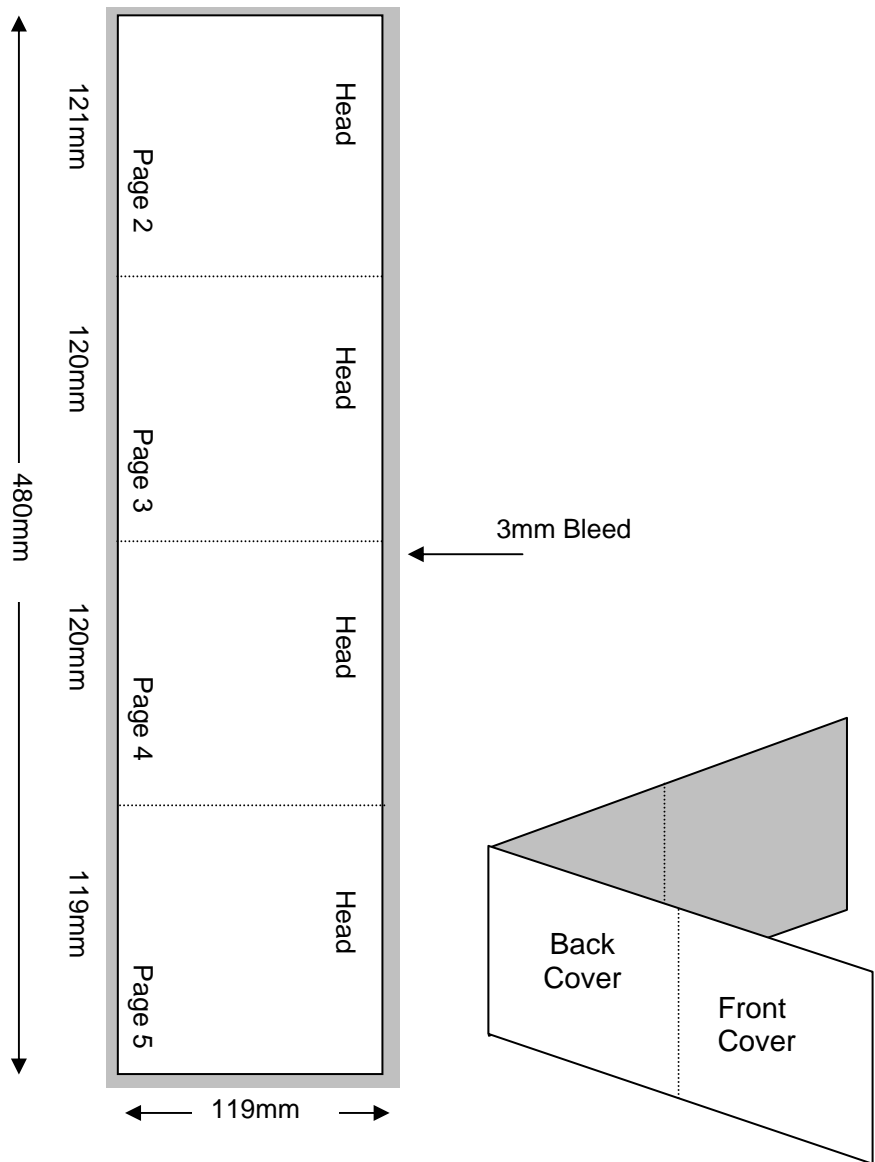

CD - 8 PARALLEL FOLD

**Shown as 4 page spread - front & back up
Files must be set up as 2 x 4 page spread**

Specifications:

- To be automatically packed, stock needs to be non-porous.
- Allow 3mm bleed all round.
- Trim & perforation marks to show 1mm into the bleed.
- Stock Coated A2 Art 130-150 gsm.
- Catalogue number must appear on the final product.

Note: Drawings Not To Scale

CD - 8 PARALLEL FOLD

TCAU Specification

TSA 111

Issue: 1

July 2010

Page 2 of 2

**Shown as 4 page spread - front & back up
Files must be set up as 2 x 4 page spread**

Back Up

Note: Drawings Not To Scale