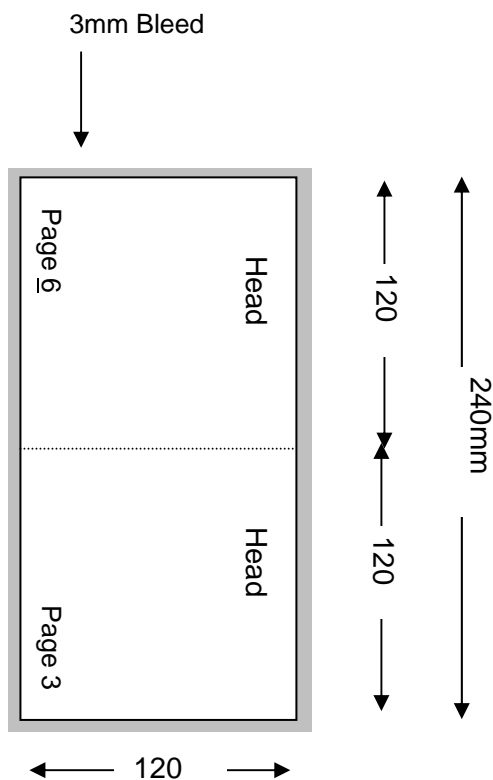

CD - 10 PAGE STITCHED BOOKLET

**Shown in printers pairs front and back up
Files must be set up as separate pages for each spread**

Specifications:

- To be automatically packed, stock needs to be non-porous.
- Allow 3mm bleed all round.
- Trim & perforation marks to show 1mm into the bleed.
- Stock Coated A2 Art 130-150 gsm.
- Catalogue number must appear on the final product.

Note: Drawing Not To Scale

CD - 10 PAGE STITCHED BOOKLET

**Shown in printers pairs front and back up
Files must be set up as separate pages for each spread**

Backup

Note: Drawing Not To Scale

CD - 10 PAGE STITCHED BOOKLET

**Shown in printers pairs front and back up
Files must be set up as separate pages for each spread**

Front

Note: Drawing Not To Scale

CD - 10 PAGE STITCHED BOOKLET

**Shown in printers pairs front and back up
Files must be set up as separate pages for each spread**

Note: Drawing Not To Scale