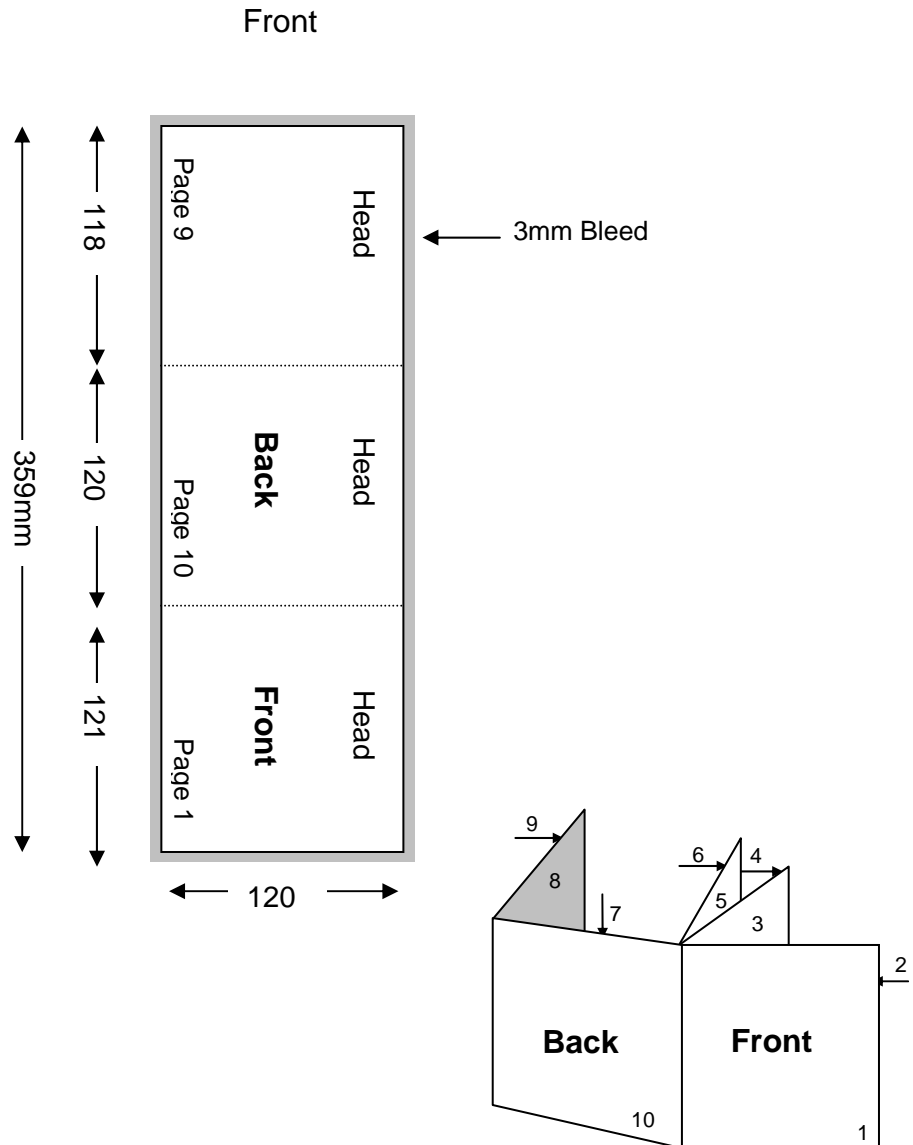

CD - 10 PAGE STITCHED BOOKLET

**Shown in printers pairs front and back up
Files must be set up as separate pages for each spread**

Specifications:

- To be automatically packed, stock needs to be non-porous.
- Allow 3mm bleed all round.
- Trim & perforation marks to show 1mm into the bleed.
- Stock Coated A2 Art 130-150 gsm.
- Catalogue number must appear on the final product.

Note: Drawing Not To Scale

CD - 10 PAGE STITCHED BOOKLET

**Shown in printers pairs front and back up
Files must be set up as separate pages for each spread**

Backup

Note: Drawing Not To Scale

CD - 10 PAGE STITCHED BOOKLET

**Shown in printers pairs front and back up
Files must be set up as separate pages for each spread**

Front

Note: Drawing Not To Scale

CD - 10 PAGE STITCHED BOOKLET

**Shown in printers pairs front and back up
Files must be set up as separate pages for each spread**

Note: Drawing Not To Scale