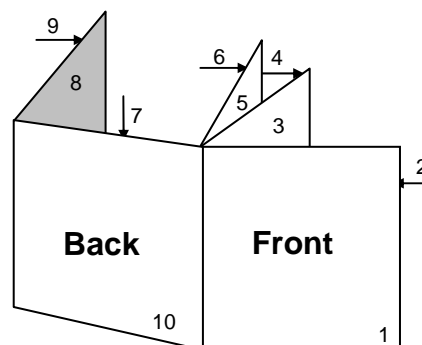

CD - 10 PAGE STITCHED BOOKLET

**Shown in printers pairs front and back up
Files must be set up as separate pages for each spread**

Specifications:

- To be automatically packed, stock needs to be non-porous.
- Allow 3mm bleed all round.
- Trim & perforation marks to show 1mm into the bleed.
- Stock Coated A2 Art 130-150 gsm.
- Catalogue number must appear on the final product.

Note: Drawing Not To Scale

CD - 10 PAGE STITCHED BOOKLET

**Shown in printers pairs front and back up
Files must be set up as separate pages for each spread**

Backup

Note: Drawing Not To Scale

CD - 10 PAGE STITCHED BOOKLET

**Shown in printers pairs front and back up
Files must be set up as separate pages for each spread**

Front

Note: Drawing Not To Scale

CD - 10 PAGE STITCHED BOOKLET

**Shown in printers pairs front and back up
Files must be set up as separate pages for each spread**

Note: Drawing Not To Scale