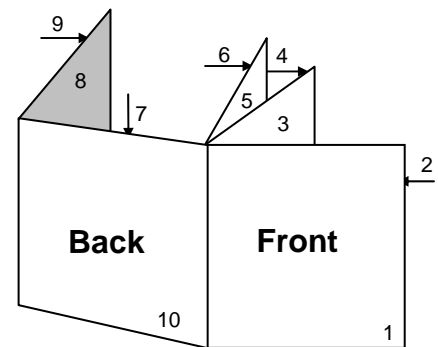

CD - 10 PAGE STITCHED BOOKLET

**Shown in printers pairs front and back up
Files must be set up as separate pages for each spread**

Specifications:

- To be automatically packed, stock needs to be non-porous.
- Allow 3mm bleed all round.
- Trim & perforation marks to show 1mm into the bleed.
- Stock Coated A2 Art 130-150 gsm.
- Catalogue number must appear on the final product.

Note: Drawing Not To Scale

CD - 10 PAGE STITCHED BOOKLET

**Shown in printers pairs front and back up
Files must be set up as separate pages for each spread**

Backup

Note: Drawing Not To Scale

CD - 10 PAGE STITCHED BOOKLET

**Shown in printers pairs front and back up
Files must be set up as separate pages for each spread**

Front

Note: Drawing Not To Scale

CD - 10 PAGE STITCHED BOOKLET

**Shown in printers pairs front and back up
Files must be set up as separate pages for each spread**

Note: Drawing Not To Scale