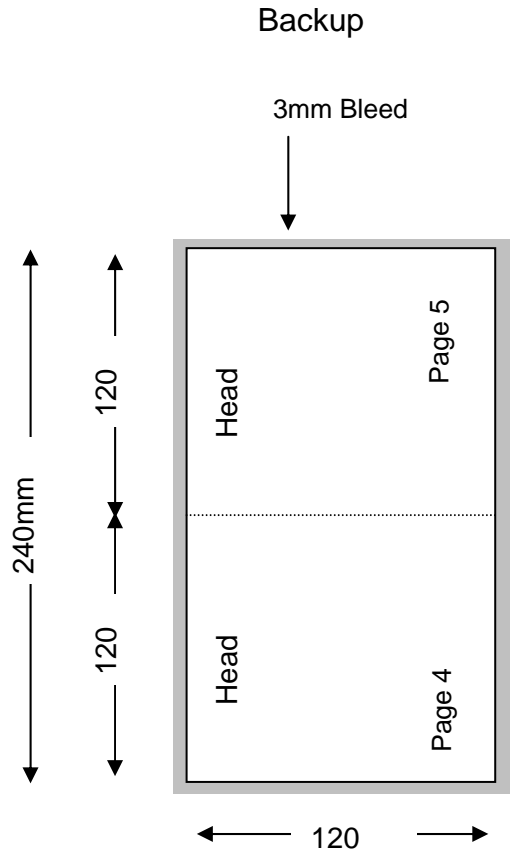

CD - 10 PAGE STITCHED BOOKLET

**Shown in printers pairs front and back up
Files must be set up as separate pages for each spread**

Specifications:

- To be automatically packed, stock needs to be non-porous.
- Allow 3mm bleed all round.
- Trim & perforation marks to show 1mm into the bleed.
- Stock Coated A2 Art 130-150 gsm.
- Catalogue number must appear on the final product.

Note: Drawing Not To Scale

CD - 10 PAGE STITCHED BOOKLET

**Shown in printers pairs front and back up
Files must be set up as separate pages for each spread**

Backup

Note: Drawing Not To Scale

CD - 10 PAGE STITCHED BOOKLET

**Shown in printers pairs front and back up
Files must be set up as separate pages for each spread**

Front

Note: Drawing Not To Scale

CD - 10 PAGE STITCHED BOOKLET

**Shown in printers pairs front and back up
Files must be set up as separate pages for each spread**

Note: Drawing Not To Scale