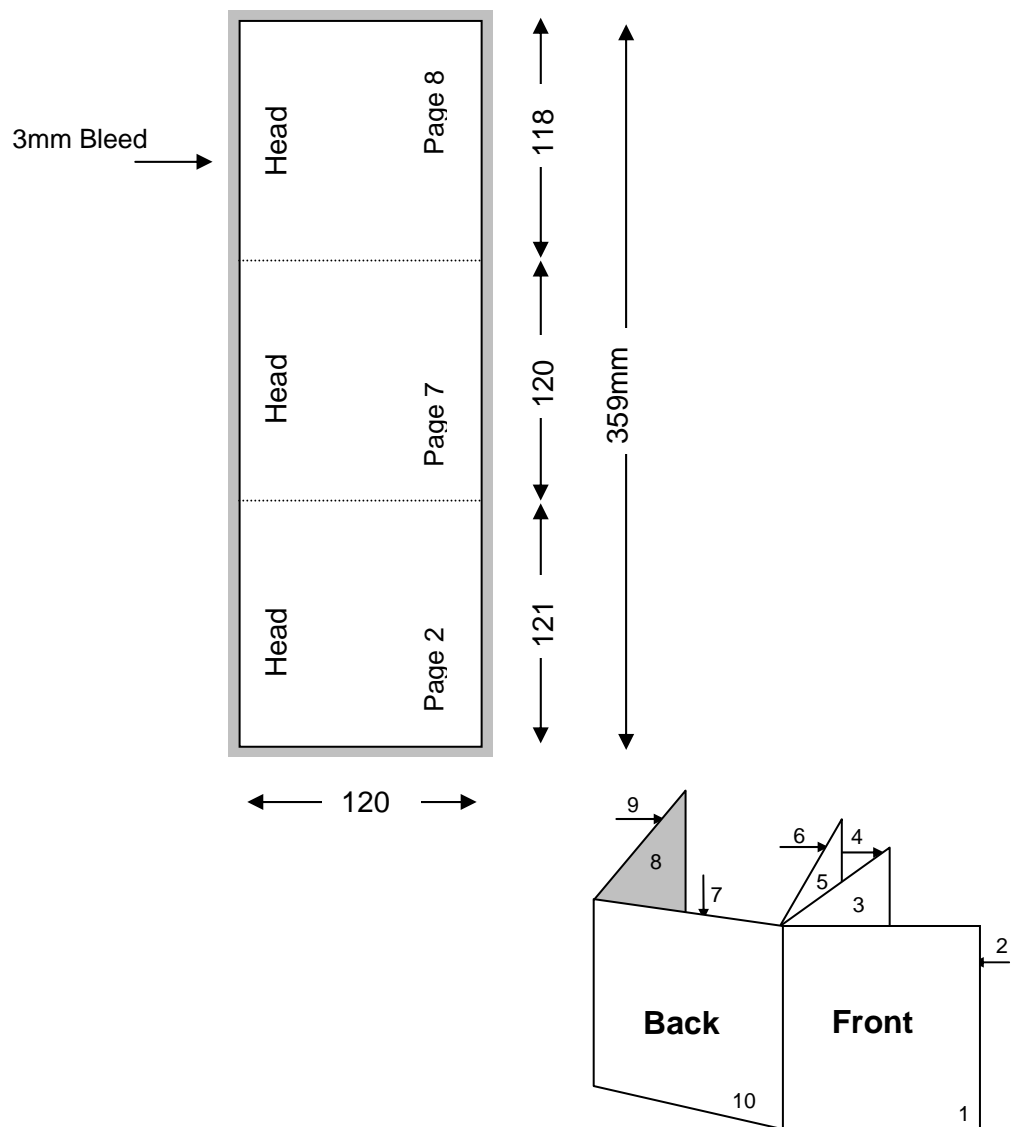

CD - 10 PAGE STITCHED BOOKLET

**Shown in printers pairs front and back up
Files must be set up as separate pages for each spread**

Specifications:

- To be automatically packed, stock needs to be non-porous.
- Allow 3mm bleed all round.
- Trim & perforation marks to show 1mm into the bleed.
- Stock Coated A2 Art 130-150 gsm.
- Catalogue number must appear on the final product.

Note: Drawing Not To Scale

CD - 10 PAGE STITCHED BOOKLET

**Shown in printers pairs front and back up
Files must be set up as separate pages for each spread**

Backup

Note: Drawing Not To Scale

CD - 10 PAGE STITCHED BOOKLET

**Shown in printers pairs front and back up
Files must be set up as separate pages for each spread**

Front

Note: Drawing Not To Scale

CD - 10 PAGE STITCHED BOOKLET

**Shown in printers pairs front and back up
Files must be set up as separate pages for each spread**

Note: Drawing Not To Scale