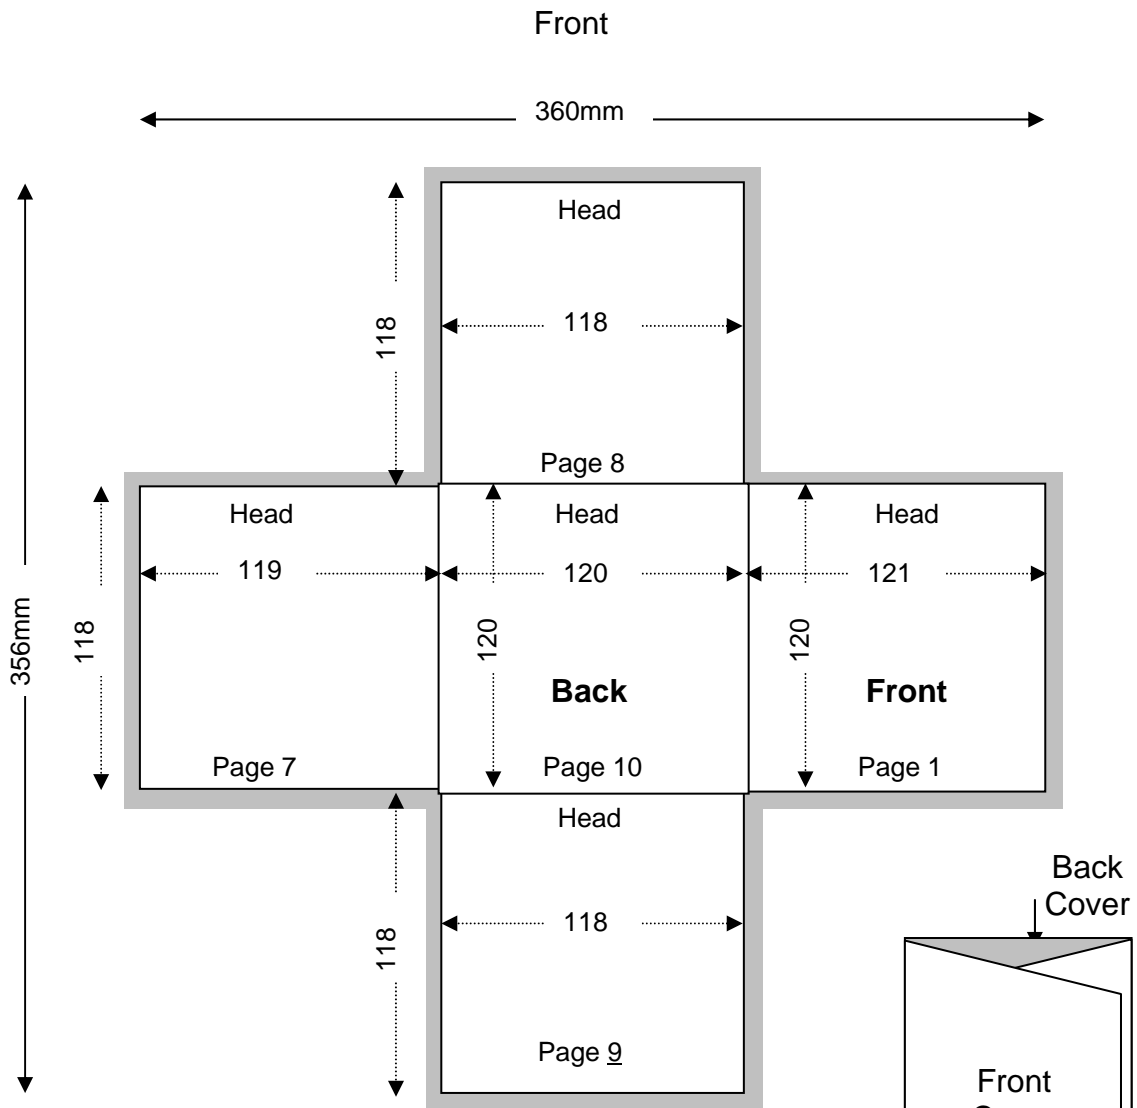

**CD – 10 PAGE FOLD - CUSTOM DESIGN**

**Shown in printers pairs front and back up  
Files must be set up as separate pages for each spread**

**Specifications:**

- To be automatically packed, stock needs to be non-porous.
- Allow 3mm Bleed.
- Stock Coated A2 Art 130-150 gsm.
- Catalogue number must appear on the final product.
- These folders are handfolded and must be hand packed.

**Note: Drawing Not To Scale**

**CD – 10 PAGE FOLD - CUSTOM DESIGN**

**Shown in printers pairs front and back up  
Files must be set up as separate pages for each spread**

**Note: Drawing Not To Scale**