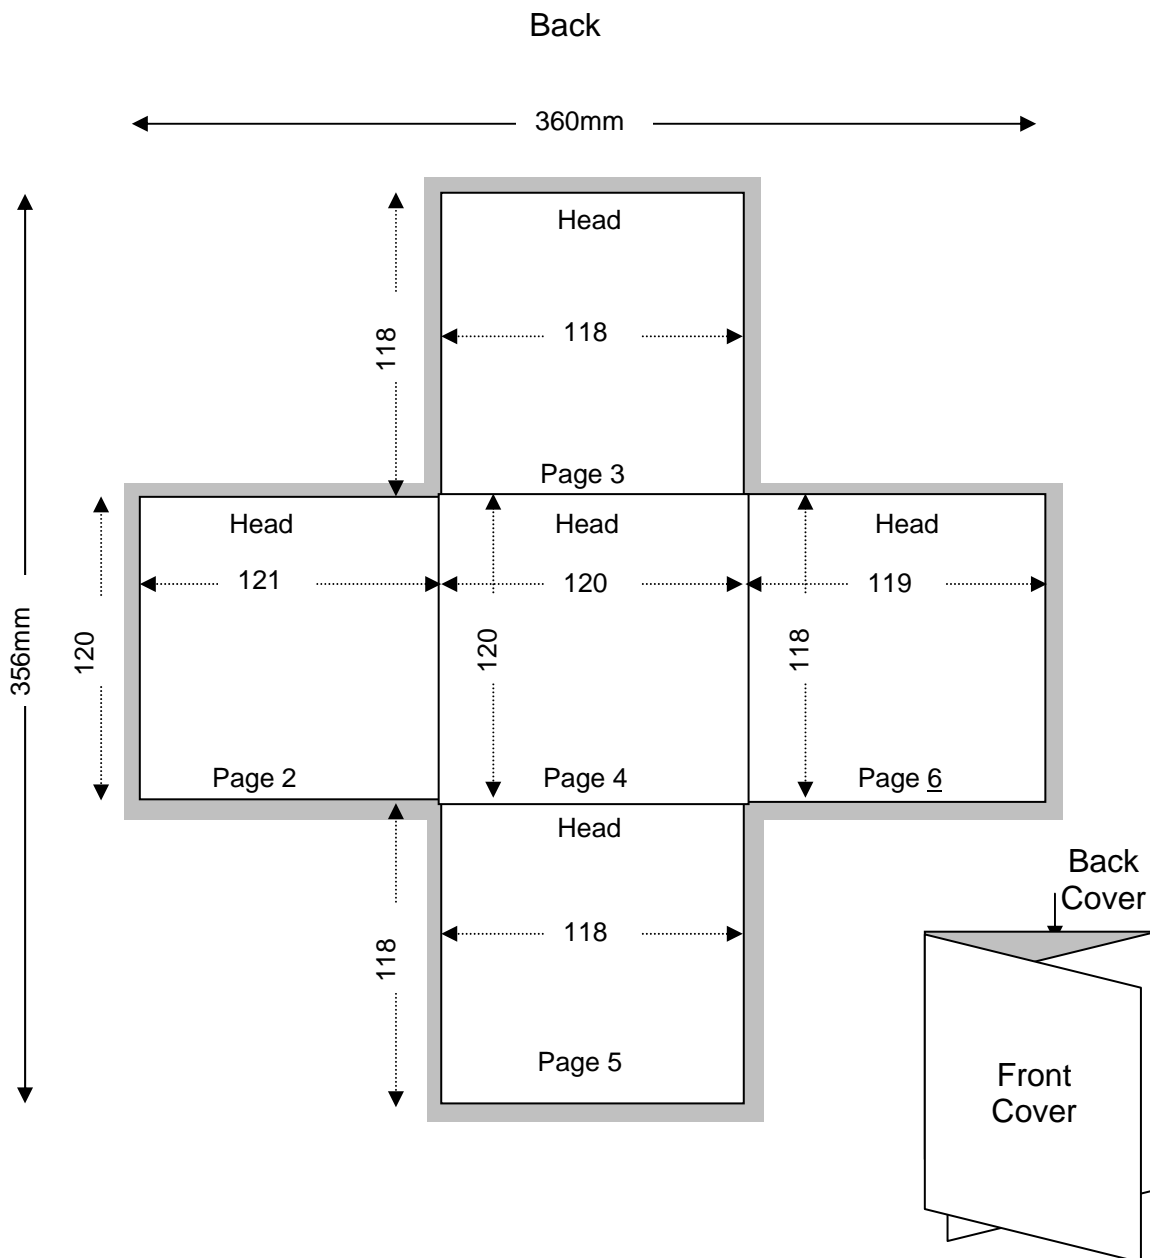

**CD – 10 PAGE FOLD - CUSTOM DESIGN**

**Shown in printers pairs front and back up  
Files must be set up as separate pages for each spread**

**Specifications:**

- To be automatically packed, stock needs to be non-porous.
- Allow 3mm Bleed.
- Stock Coated A2 Art 130-150 gsm.
- Catalogue number must appear on the final product.
- These folders are handfolded and must be hand packed.

**Note: Drawing Not To Scale**

**CD – 10 PAGE FOLD - CUSTOM DESIGN**

**Shown in printers pairs front and back up  
Files must be set up as separate pages for each spread**

**Note: Drawing Not To Scale**