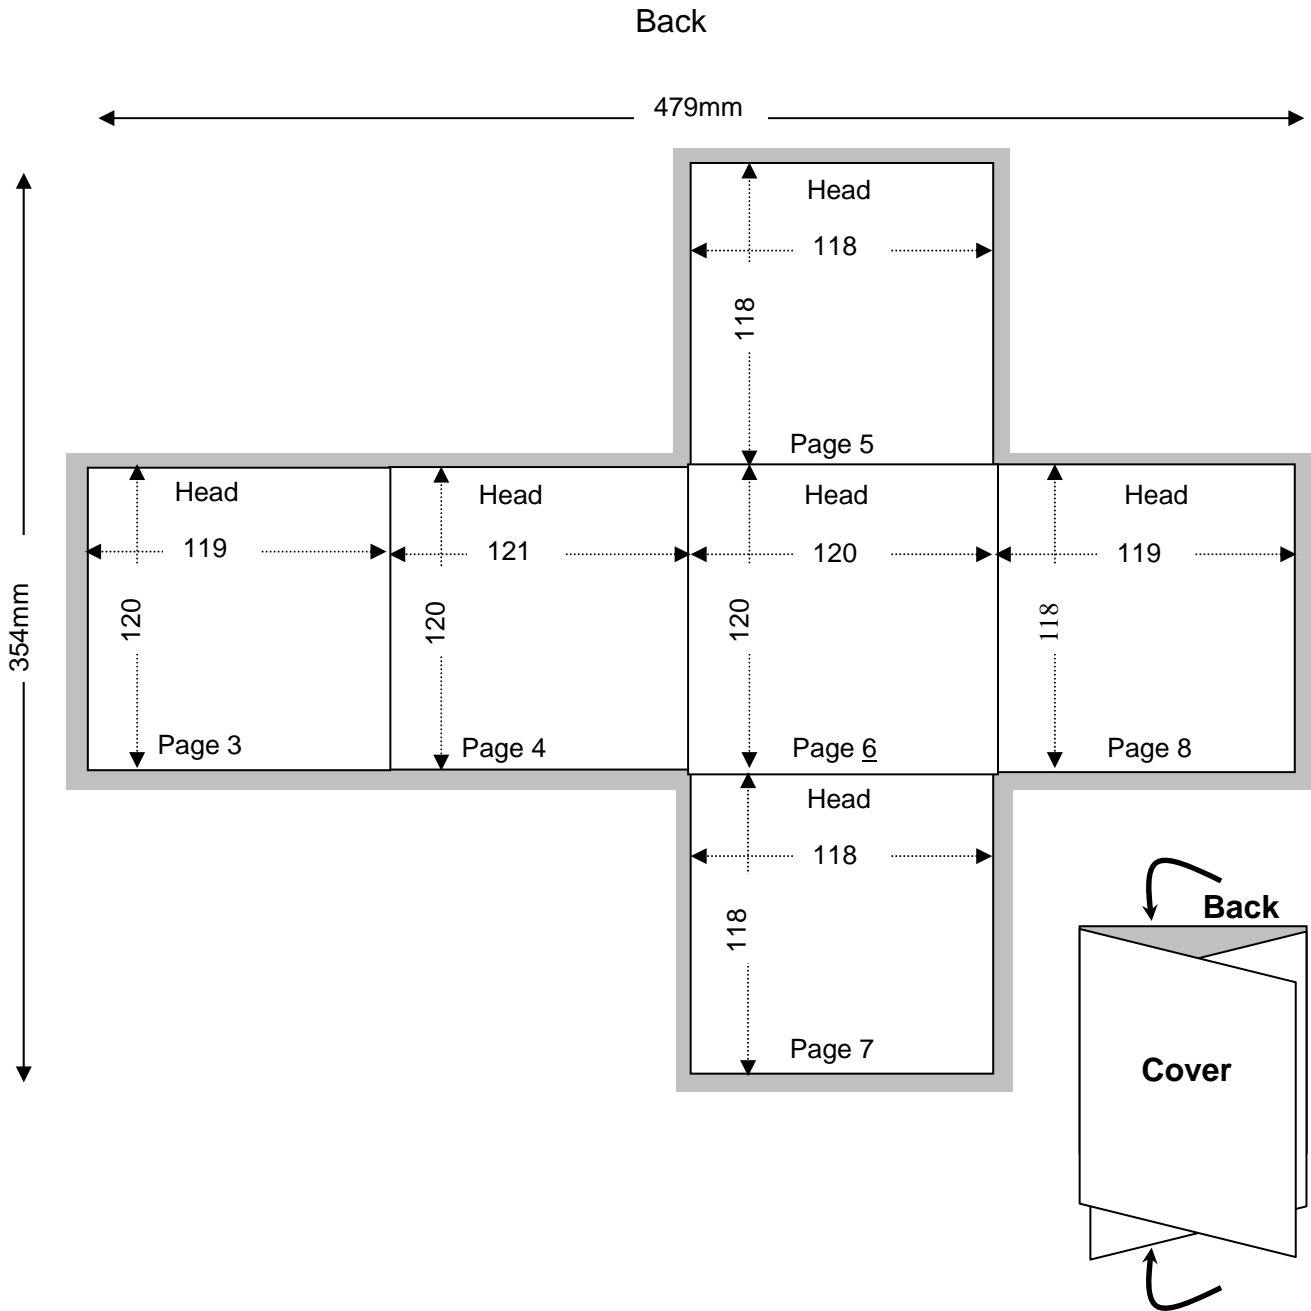

CD – 12 PAGE FOLD - CUSTOM DESIGN

TCAU Specification

TSA 121

Issue: 1

July 2010

Page 1 of 2

**Shown in printers pairs front and back up
Files must be set up as separate pages for each spread**

Specifications:

Note: Drawing Not To Scale

CD – 12 PAGE FOLD - CUSTOM DESIGN

TCAU Specification

TSA 121

Issue: 1

July 2010

Page 2 of 2

**Shown in printers pairs front and back up
Files must be set up as separate pages for each spread**

Note: Drawing Not To Scale