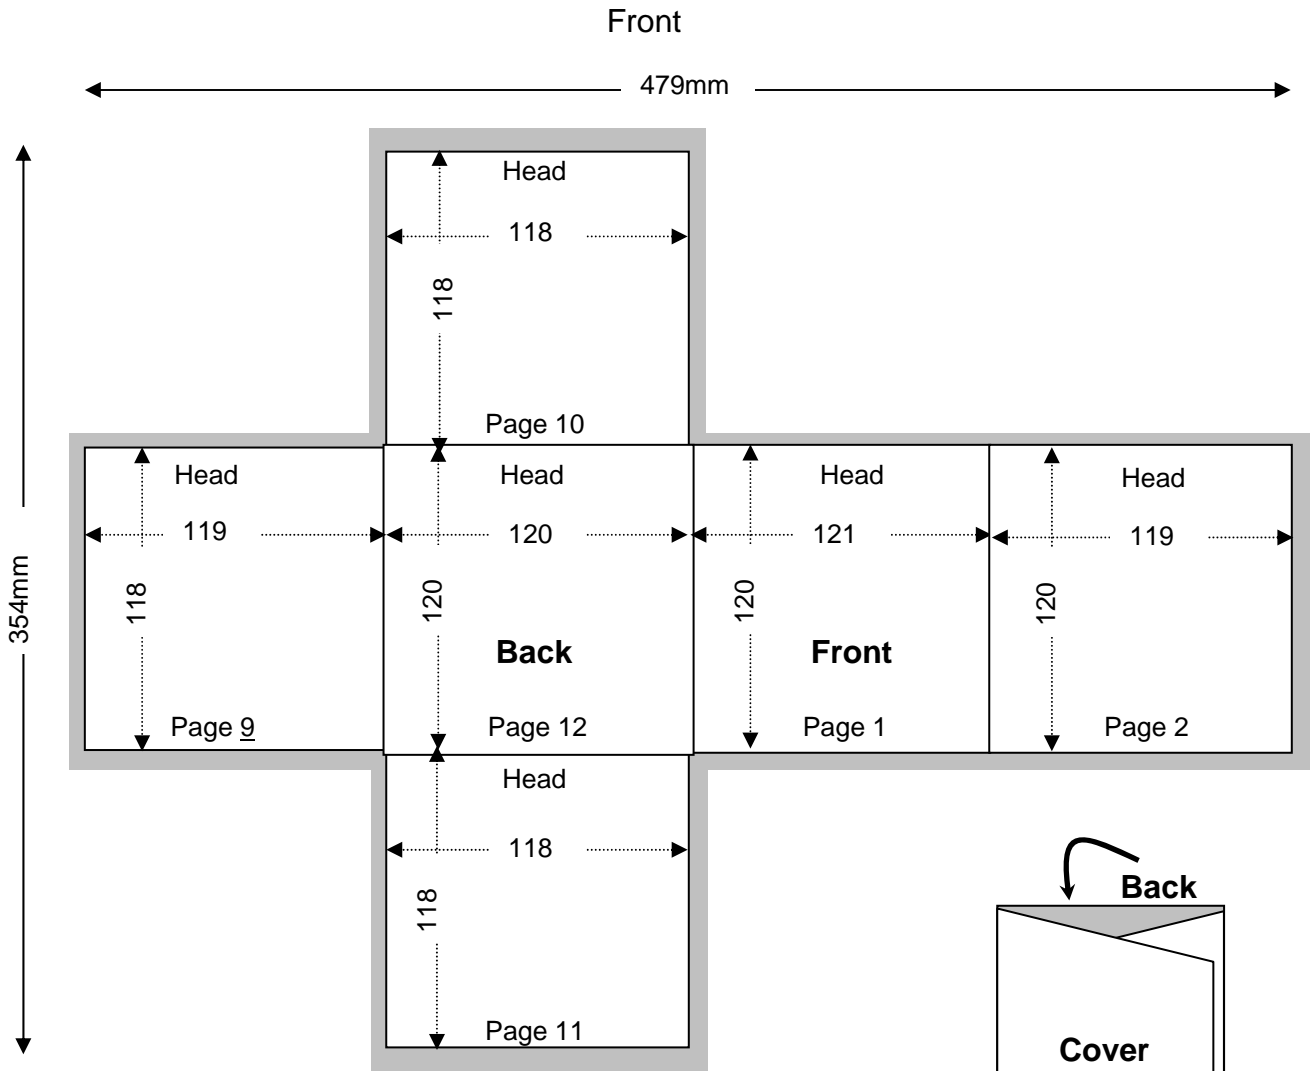

CD – 12 PAGE FOLD - CUSTOM DESIGN

TCAU Specification

TSA 121

Issue: 1

July 2010

Page 1 of 2

**Shown in printers pairs front and back up
Files must be set up as separate pages for each spread**

Specifications:

- To be automatically packed, stock needs to be non-porous.
- Allow 3mm Bleed.
- Stock Coated A2 Art 130-150 gsm.
- Catalogue number must appear on the final product.
- These folders are handfolded and must be hand packed.

Note: Drawing Not To Scale

CD – 12 PAGE FOLD - CUSTOM DESIGN

TCAU Specification

TSA 121

Issue: 1

July 2010

Page 2 of 2

**Shown in printers pairs front and back up
Files must be set up as separate pages for each spread**

Note: Drawing Not To Scale