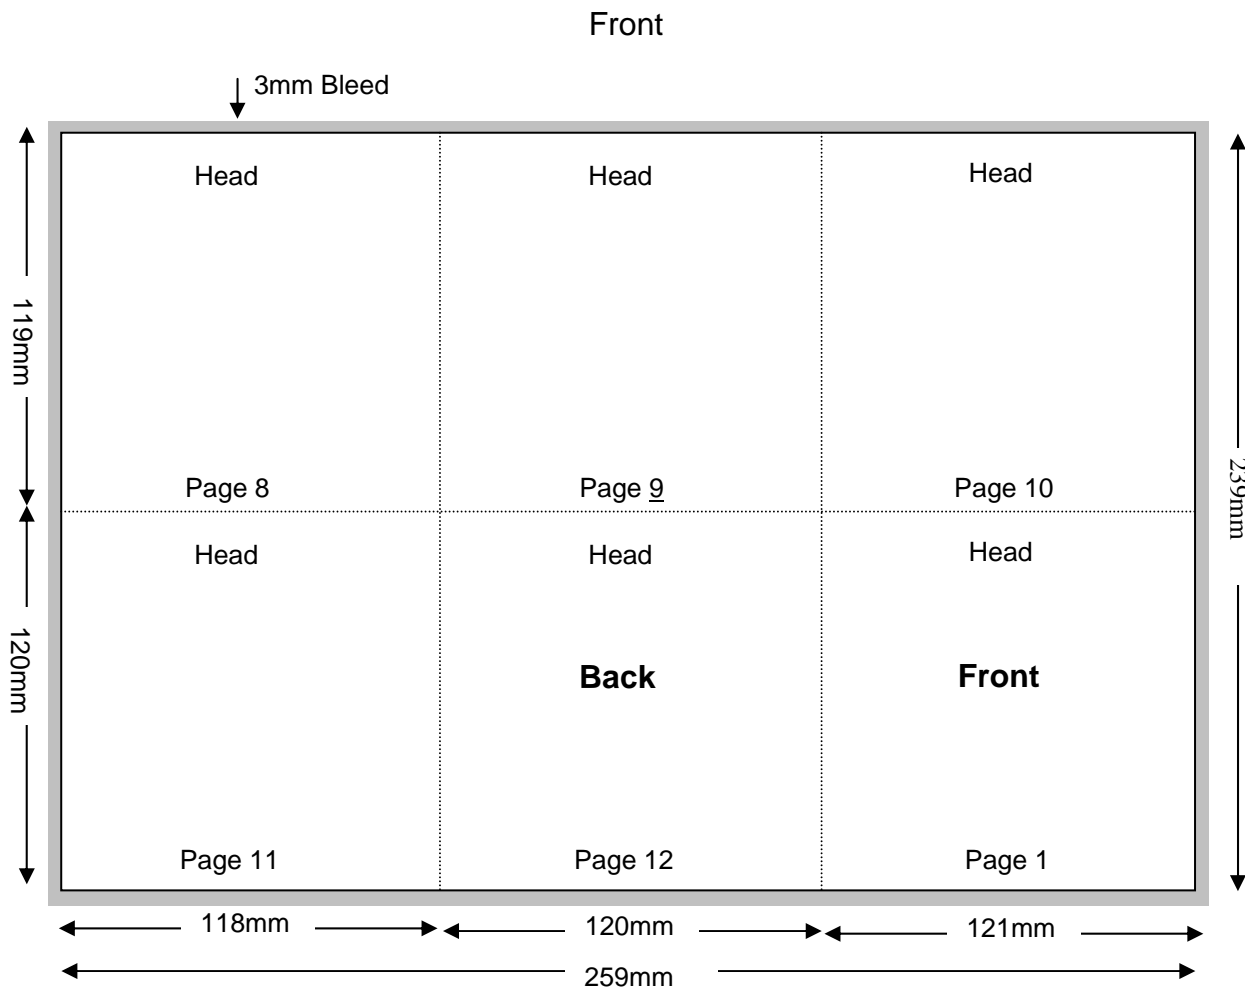

CD – 12 PAGE LANDSCAPE POSTER FOLD

TCAU Specification

TSA 123

Issue: 1

July 2010

Page 1 of 2

**Shown in printers pairs front and back up
Files must be set up as separate pages for each spread**

Specifications:

- To be automatically packed, stock needs to be non-porous.
- Allow 3mm bleed all round.
- Trim & perforation marks to show 1mm into the bleed.
- Stock Coated A2 Art 130 gsm.
- Catalogue number must appear on the final product.

Note: Landscape Poster will be handpacked and an extra charge incurred where the finished folder is not the same finish as a folded booklet.

Note: Drawing Not To Scale

CD – 12 PAGE LANDSCAPE POSTER FOLD