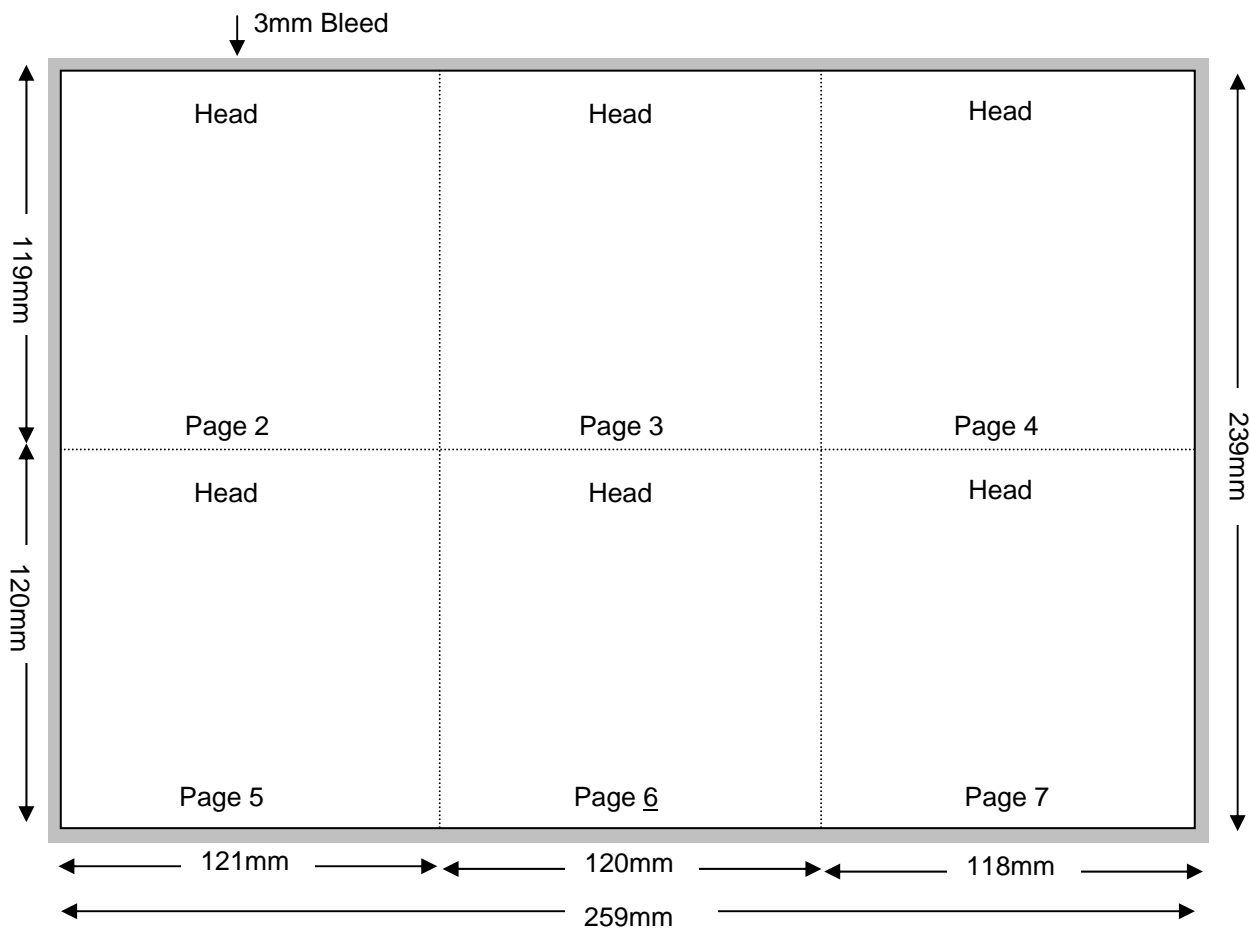

Note: Landscape Poster will be handpacked and an extra charge incurred where the finished folder is not the same finish as a folded booklet.

Note: Drawing Not To Scale

CD – 12 PAGE LANDSCAPE POSTER FOLD

TCAU Specification

TSA 123

Issue: 1

July 2010

Page 2 of 2

**Shown in printers pairs front and back up
Files must be set up as separate pages for each spread**

Backup

Note: Drawing Not To Scale