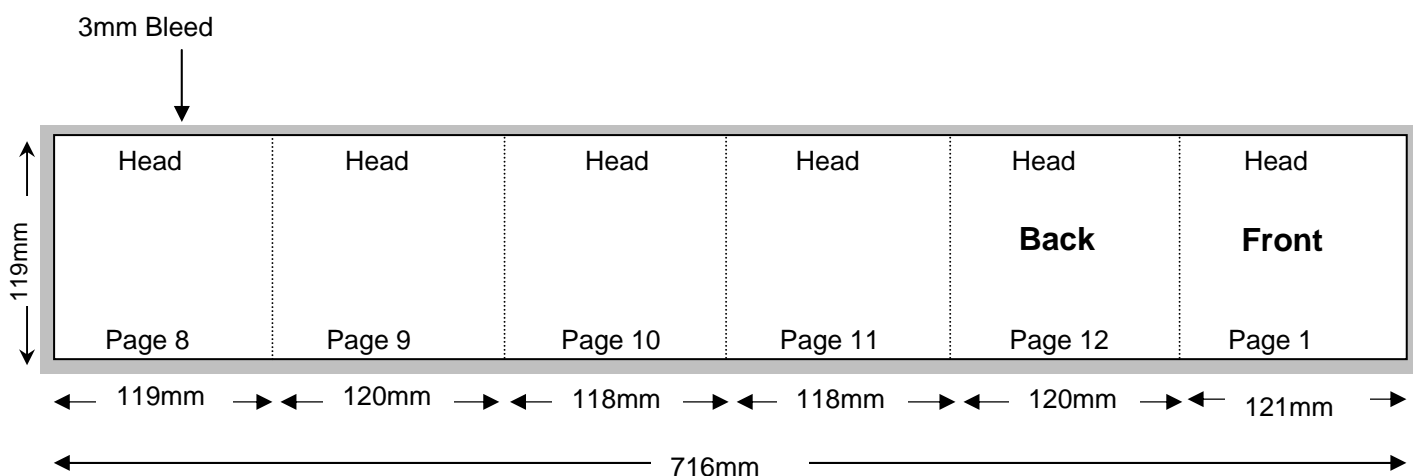

CD – 12 PAGE PARALLEL FOLD

TCAU Specification

TSA 124

Issue: 1

July 2010

Page 1 of 2

**Shown in printers pairs front and back up
Files must be set up as separate pages for each spread**

Front

Specifications:

- To be automatically packed, stock needs to be non-porous.
- Allow 3mm bleed all round.
- Trim & perforation marks to show 1mm into the bleed.
- Stock Coated A2 Art 150 gsm.
- Catalogue number must appear on the final product.

Note: Parallels will be handpacked and an extra charge incurred where the finished folder is not the same finish as a stitched booklet.

Note: Drawing Not To Scale

CD – 12 PAGE PARALLEL FOLD

TCAU Specification