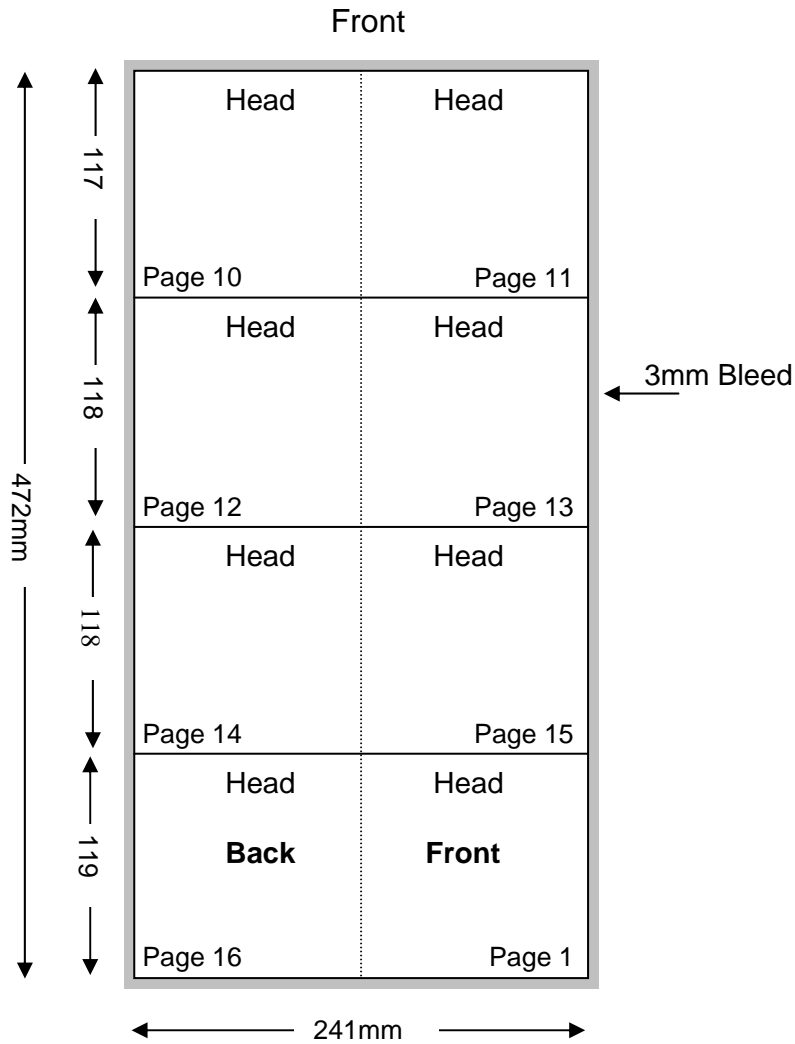

**CD – 16 PAGE PORTRAIT POSTER FOLD**

**Shown in printers pairs front and back up  
Files must be set up as separate pages for each spread**

**Specifications:**

- To be automatically packed, stock needs to be non-porous.
- Allow 3mm bleed all round.
- Trim & perforation marks to show 1mm into the bleed.
- Stock Coated A2 Art 130 gsm.
- Catalogue number must appear on the final product.

**Note:** Poster Portrait will be handpacked and an extra charge incurred where the finished folder is not the same finish as a stitched booklet.

**Note: Drawing Not To Scale**

## CD – 16 PAGE PORTRAIT POSTER FOLD

TCAU Specification

TSA 132

Issue: 1

July 2010

Page 2 of 2

**Shown in printers pairs front and back up  
Files must be set up as separate pages for each spread**

Backup