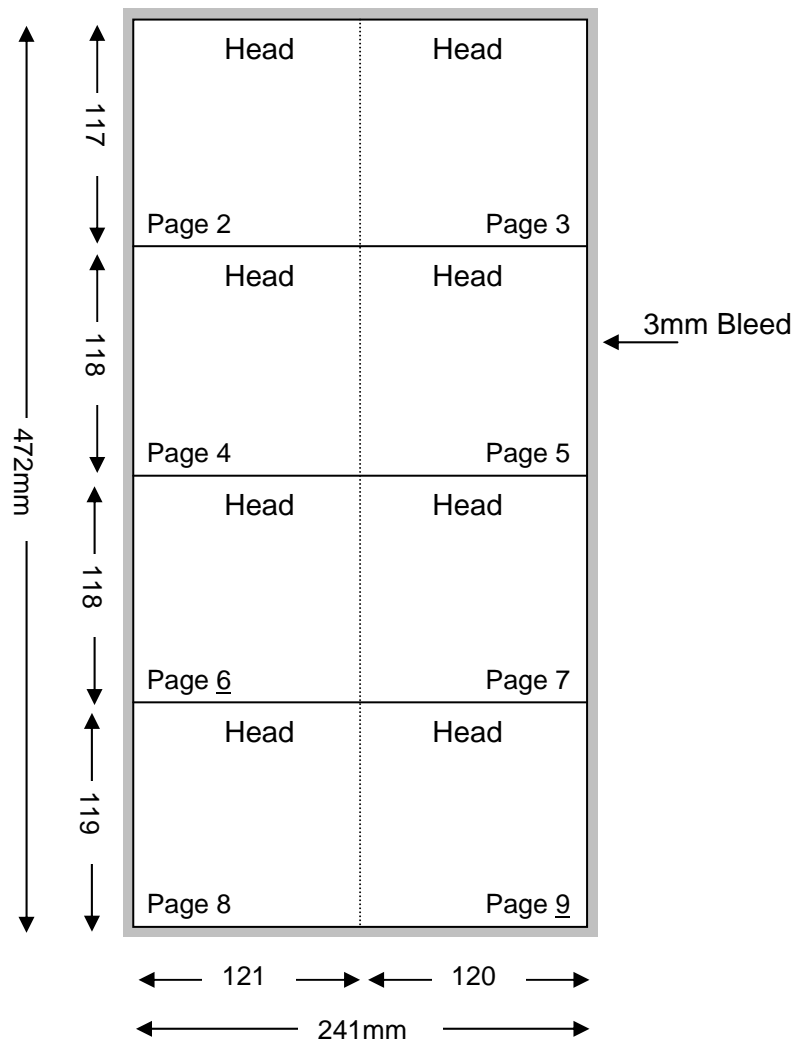

**CD – 16 PAGE PORTRAIT POSTER FOLD**

**Shown in printers pairs front and back up  
Files must be set up as separate pages for each spread**

**Specifications:**

- To be automatically packed, stock needs to be non-porous.
- Allow 3mm bleed all round.
- Trim & perforation marks to show 1mm into the bleed.
- Stock Coated A2 Art 130 gsm.
- Catalogue number must appear on the final product.

## CD – 16 PAGE PORTRAIT POSTER FOLD

TCAU Specification

TSA 132

Issue: 1

July 2010

Page 2 of 2

**Shown in printers pairs front and back up  
Files must be set up as separate pages for each spread**

Backup