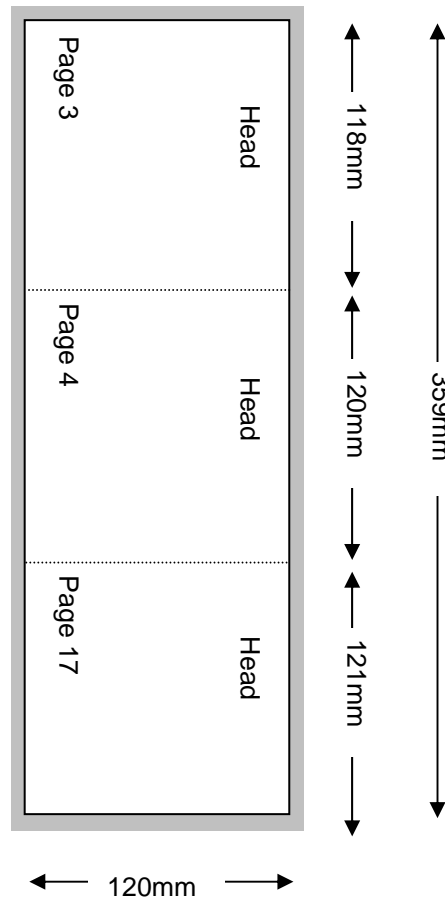

CD – 18 PAGE STITCHED BOOKLET - VERSION 2

**Shown in printers pairs front and back up
Files must be set up as separate pages for each spread**

Specifications:

- To be automatically packed, stock needs to be non-porous.
- Allow 3mm bleed all round.
- Trim & perforation marks to show 1mm into the bleed.
- Stock Coated A2 Art 130 gsm.
- Catalogue number must appear on the final product.

Note: Drawing Not To Scale

CD – 18 PAGE STITCHED BOOKLET - VERSION 2

TCAU Specification

TSA 134

Issue: 1

July 2010

Page 2 of 8

**Shown in printers pairs front and back up
Files must be set up as separate pages for each spread**

Backup

3mm Bleed ↓

Note: Drawing Not To Scale

CD – 18 PAGE STITCHED BOOKLET - VERSION 2

TCAU Specification

TSA 134

Issue: 1

July 2010