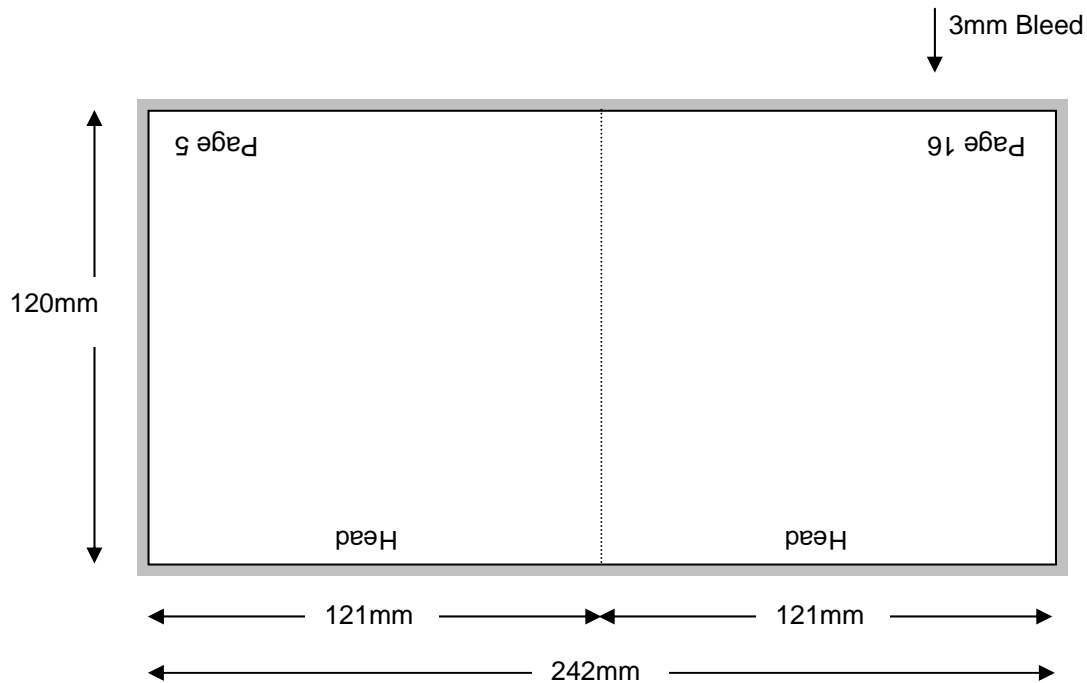

CD – 18 PAGE STITCHED BOOKLET - VERSION 2

TCAU Specification

TSA 134

Issue: 1

July 2010

Page 3 of 8

**Shown in printers pairs front and back up
Files must be set up as separate pages for each spread**

Backup

Note: Drawing Not To Scale

134-138 Euston Road
Alexandria NSW 2015
Phone: (02) 9519 2677
Fax: (02) 9557 2804

9 De Havilland Road
Braeside Vic 3195
Phone: (03) 9587 2633
Fax: (03) 9587 2901