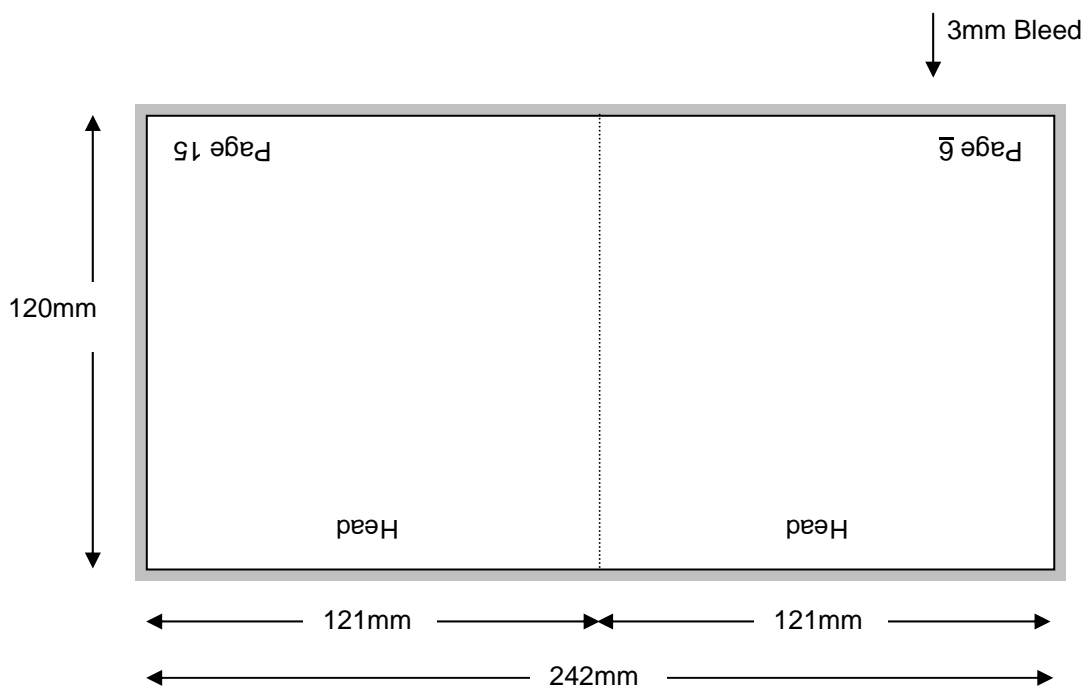

CD – 18 PAGE STITCHED BOOKLET - VERSION 2

TCAU Specification

TSA 134

Issue: 1

July 2010

Page 4 of 8

**Shown in printers pairs front and back up
Files must be set up as separate pages for each spread**

Front

Note: Drawing Not To Scale