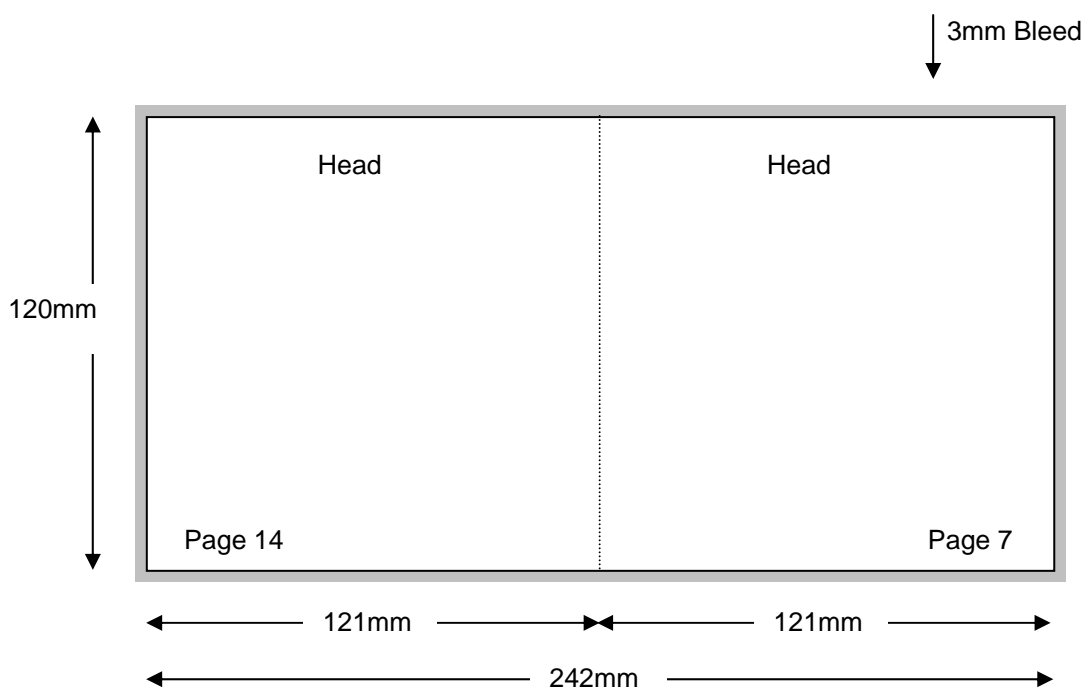

CD – 18 PAGE STITCHED BOOKLET - VERSION 2

TCAU Specification

TSA 134

Issue: 1

July 2010

Page 5 of 8

**Shown in printers pairs front and back up
Files must be set up as separate pages for each spread**

Front

Note: Drawing Not To Scale