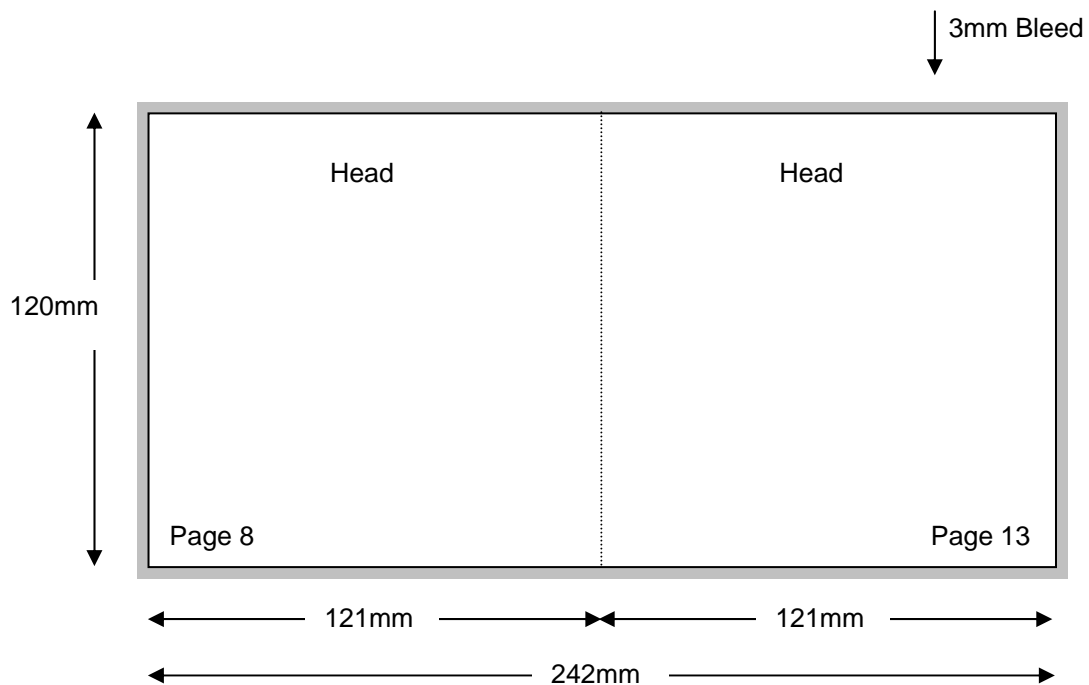

CD – 18 PAGE STITCHED BOOKLET - VERSION 2

TCAU Specification

TSA 134

Issue: 1

July 2010

Page 6 of 8

**Shown in printers pairs front and back up
Files must be set up as separate pages for each spread**

Backup

Note: Drawing Not To Scale