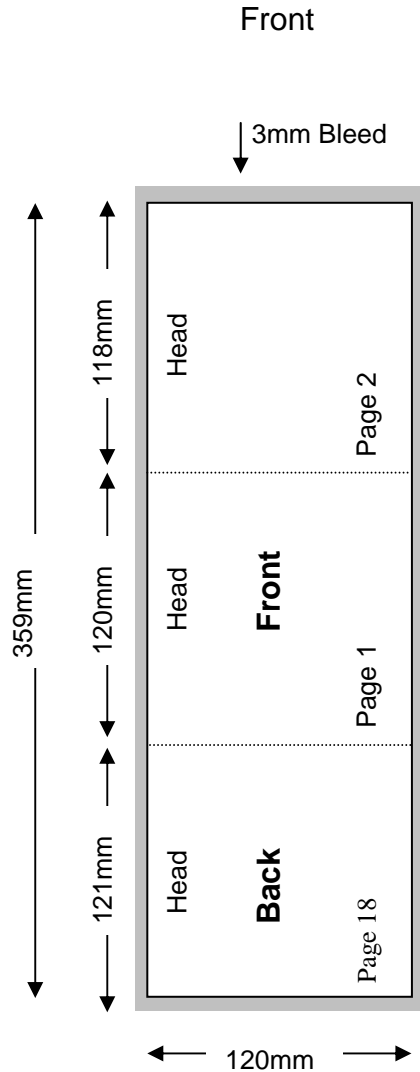

CD – 18 PAGE STITCHED BOOKLET - VERSION 2

**Shown in printers pairs front and back up
Files must be set up as separate pages for each spread**

Specifications:

- To be automatically packed, stock needs to be non-porous.
- Allow 3mm bleed all round.
- Trim & perforation marks to show 1mm into the bleed.
- Stock Coated A2 Art 130 gsm.
- Catalogue number must appear on the final product.

Note: Drawing Not To Scale

CD – 18 PAGE STITCHED BOOKLET - VERSION 2

TCAU Specification

TSA 134

Issue: 1

July 2010

Page 2 of 8

**Shown in printers pairs front and back up
Files must be set up as separate pages for each spread**

Backup

3mm Bleed ↓

Note: Drawing Not To Scale

CD – 18 PAGE STITCHED BOOKLET - VERSION 2

TCAU Specification

TSA 134

Issue: 1

July 2010

Front

Note: Drawing Not To Scale

CD – 18 PAGE STITCHED BOOKLET - VERSION 2

TCAU Specification

TSA 134

Issue: 1

July 2010

Page 5 of 8