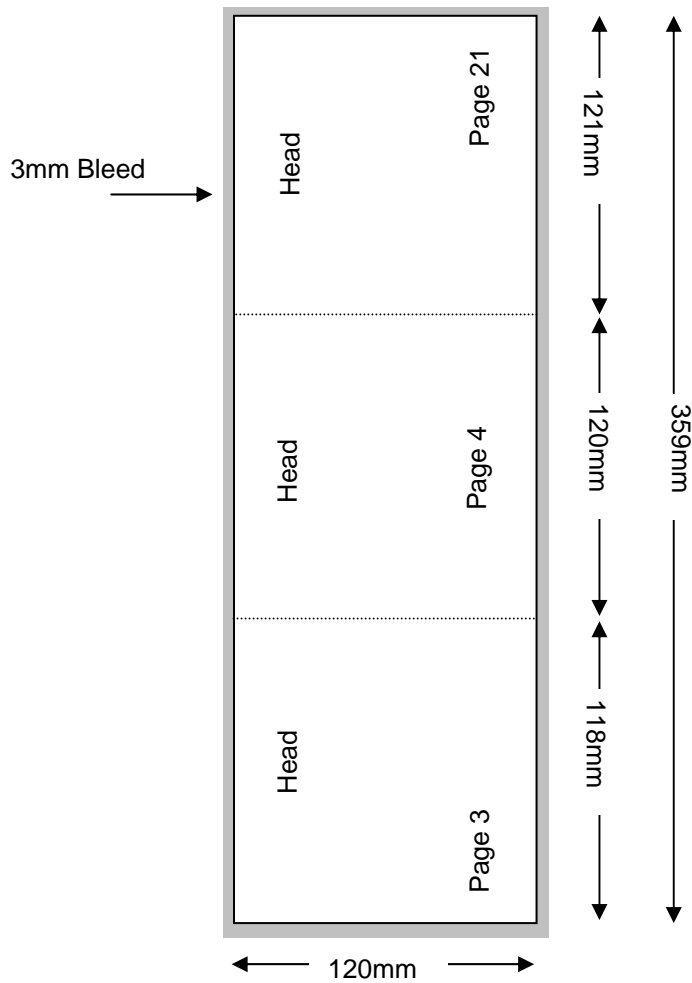

CD – 22 PAGE STITCHED BOOKLET

TCAU Specification

TSA 137

Issue: 1

July 2010

Page 2 of 10

**Shown in printers pairs front and back up
Files must be set up as separate pages for each spread**

Backup

Note: Drawing Not To Scale