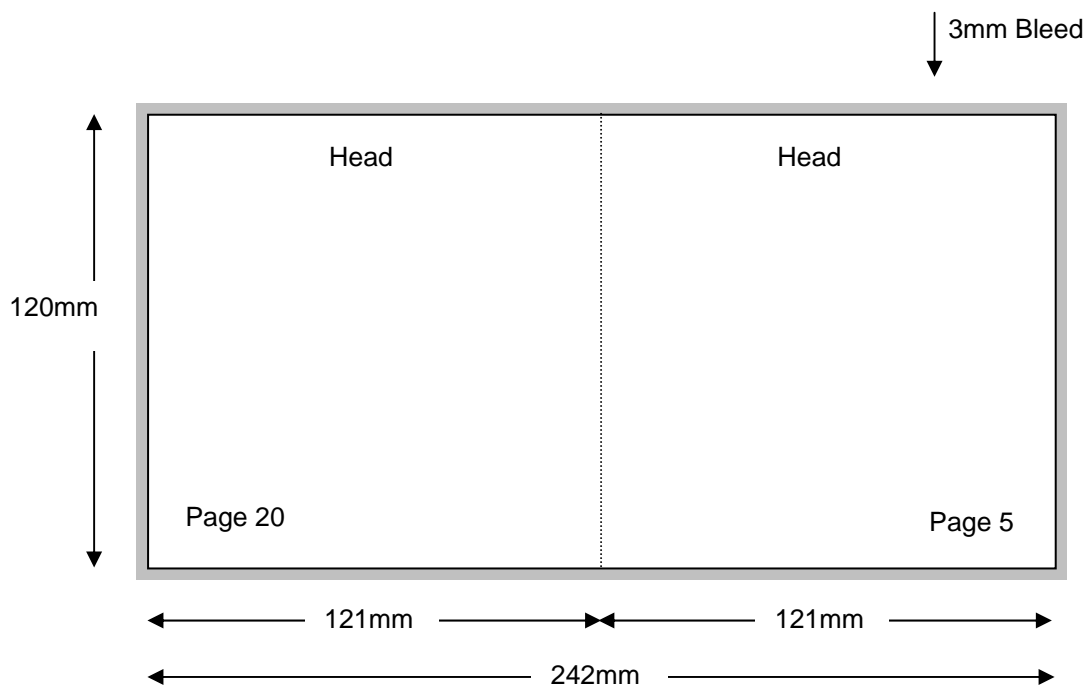

CD – 22 PAGE STITCHED BOOKLET

TCAU Specification

TSA 137

Issue: 1

July 2010

Page 3 of 10

**Shown in printers pairs front and back up
Files must be set up as separate pages for each spread**

Front

Note: Drawing Not To Scale

134-138 Euston Road
Alexandria NSW 2015
Phone: (02) 9519 2677
Fax: (02) 9557 2804

9 De Havilland Road
Braeside Vic 3195
Phone: (03) 9587 2633
Fax: (03) 9587 2901