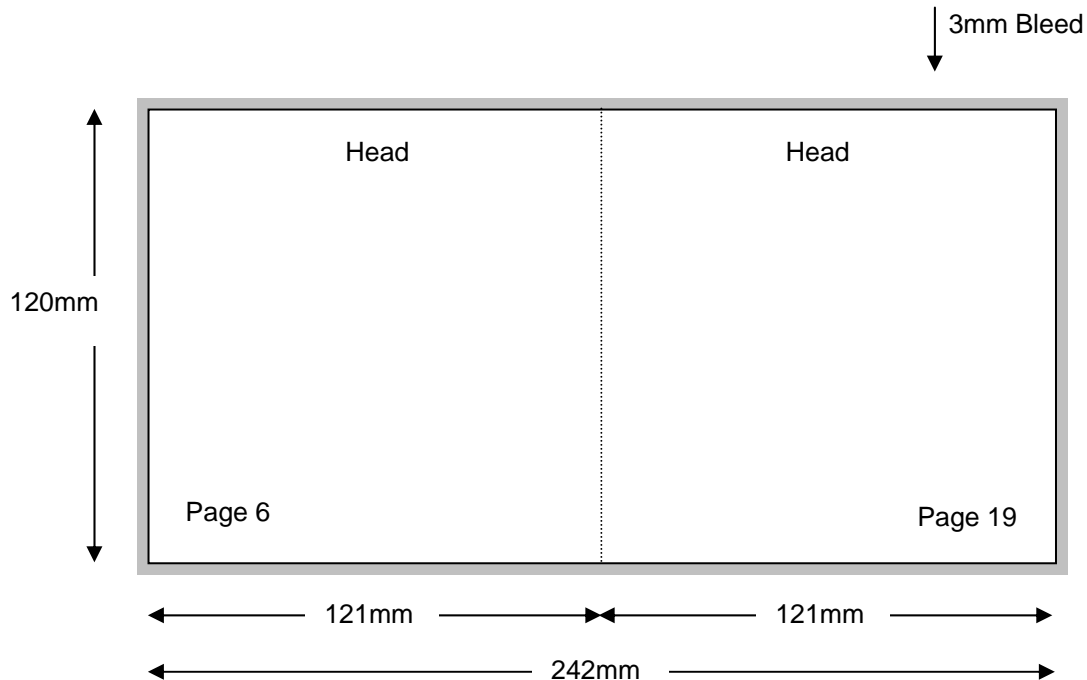

CD – 22 PAGE STITCHED BOOKLET

TCAU Specification

TSA 137

Issue: 1

July 2010

Page 4 of 10

**Shown in printers pairs front and back up
Files must be set up as separate pages for each spread**

Backup

Note: Drawing Not To Scale

134-138 Euston Road
Alexandria NSW 2015
Phone: (02) 9519 2677
Fax: (02) 9557 2804

9 De Havilland Road
Braeside Vic 3195
Phone: (03) 9587 2633
Fax: (03) 9587 2901