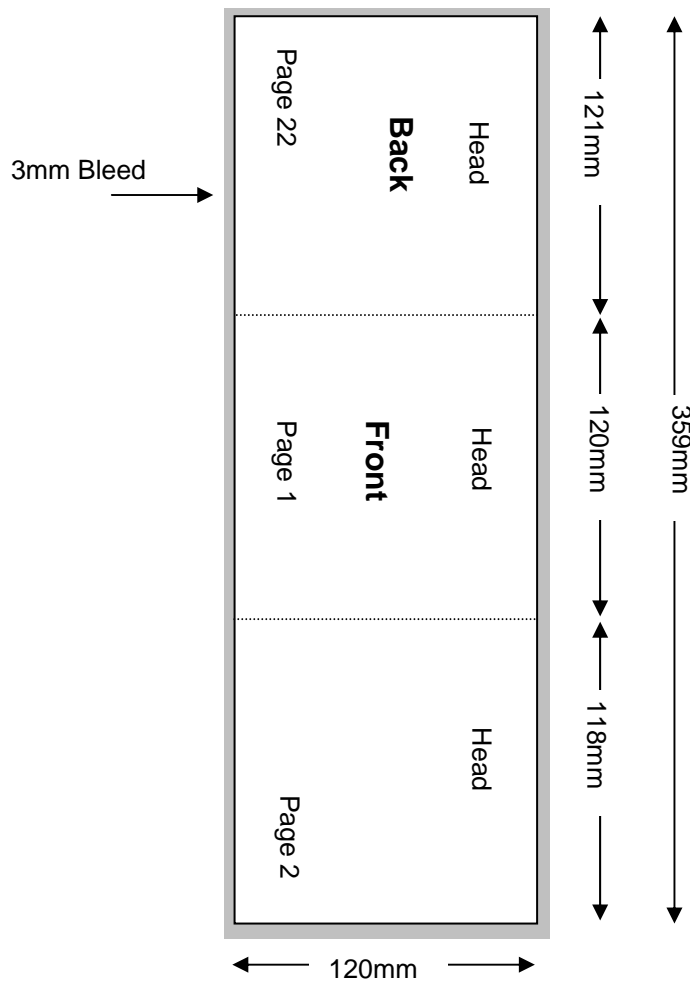

CD – 22 PAGE STITCHED BOOKLET

**Shown in printers pairs front and back up
Files must be set up as separate pages for each spread**

Front

Specifications:

- To be automatically packed, stock needs to be non-porous.
- Allow 3mm bleed all round.
- Trim & perforation marks to show 1mm into the bleed.
- Stock Coated A2 Art 130 gsm.
- Catalogue number must appear on the final product.

Note: Drawing Not To Scale

CD – 22 PAGE STITCHED BOOKLET

TCAU Specification

TSA 137

Issue: 1

July 2010

Page 2 of 10

**Shown in printers pairs front and back up
Files must be set up as separate pages for each spread**

Note: Drawing Not To Scale