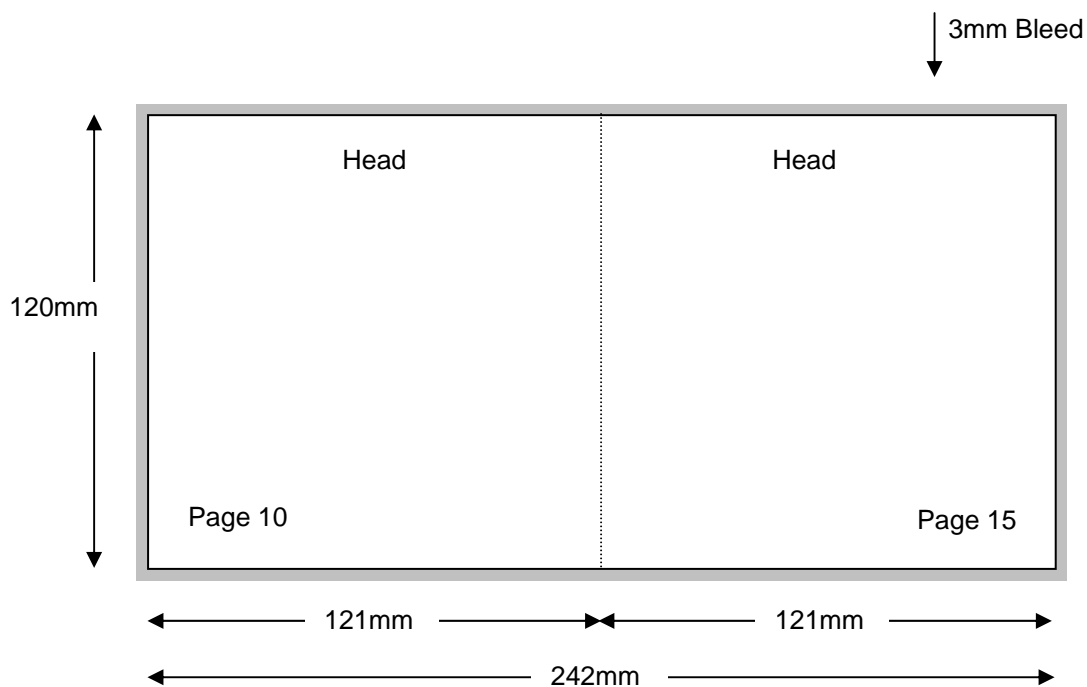

CD – 22 PAGE STITCHED BOOKLET

TCAU Specification

TSA 137

Issue: 1

July 2010

Page 8 of 10

**Shown in printers pairs front and back up
Files must be set up as separate pages for each spread**

Backup