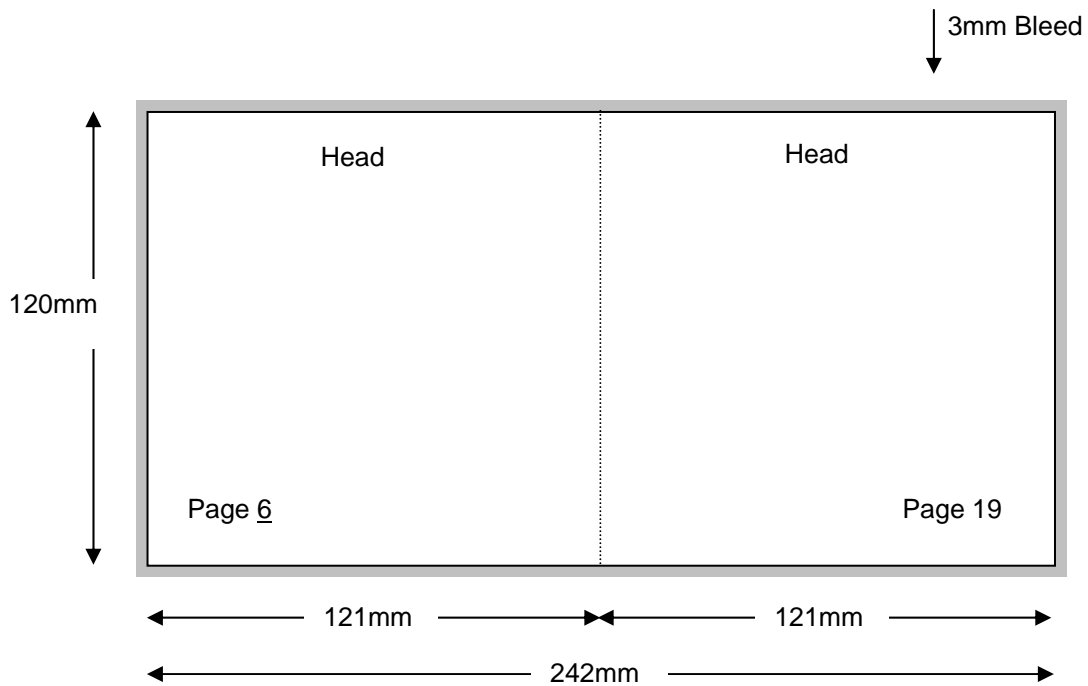

CD – 24 PAGE STITCHED BOOKLET - VERSION 2

TCAU Specification

TSA 139

Issue: 1

July 2010

Page 4 of 10

**Shown in printers pairs front and back up
Files must be set up as separate pages for each spread**

Backup