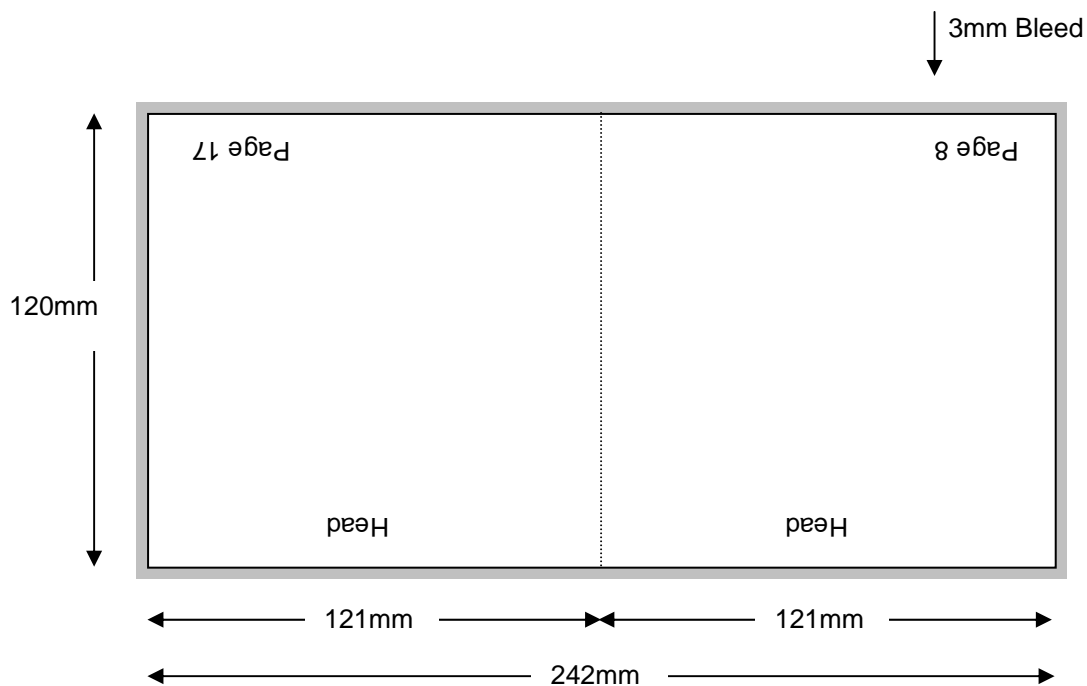

CD – 24 PAGE STITCHED BOOKLET - VERSION 2

TCAU Specification

TSA 139

Issue: 1

July 2010

Page 6 of 10

**Shown in printers pairs front and back up
Files must be set up as separate pages for each spread**

Front