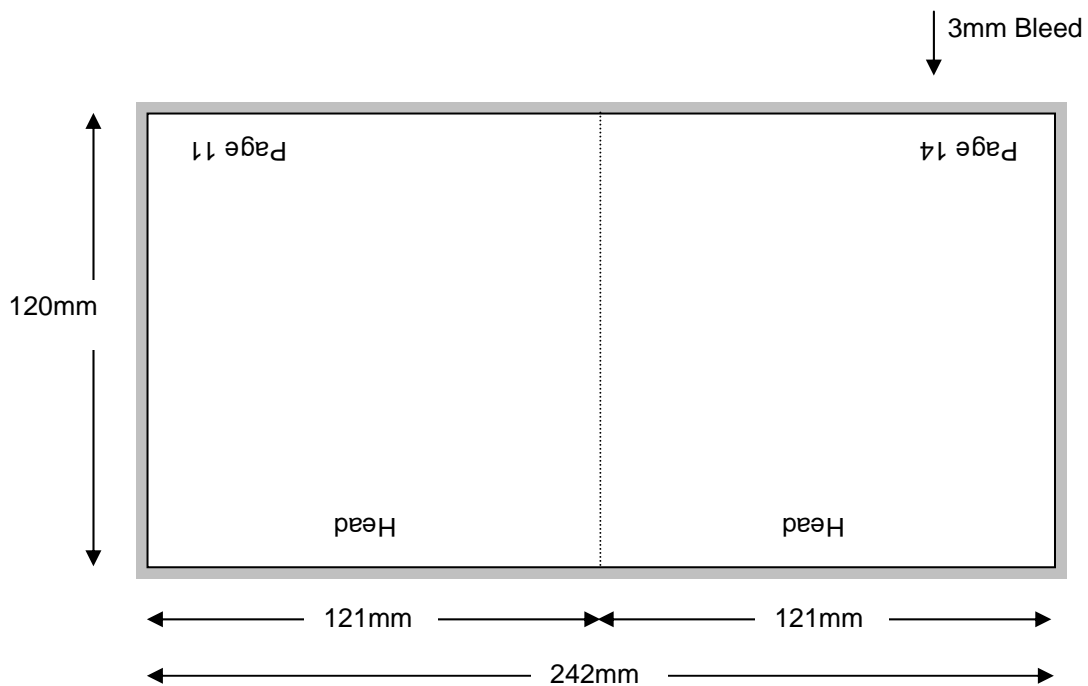

CD – 24 PAGE STITCHED BOOKLET - VERSION 2

TCAU Specification

TSA 139

Issue: 1

July 2010

Page 9 of 10

**Shown in printers pairs front and back up
Files must be set up as separate pages for each spread**

Backup

Note: Drawing Not To Scale

134-138 Euston Road
Alexandria NSW 2015
Phone: (02) 9519 2677
Fax: (02) 9557 2804

9 De Havilland Road
Braeside Vic 3195
Phone: (03) 9587 2633
Fax: (03) 9587 2901