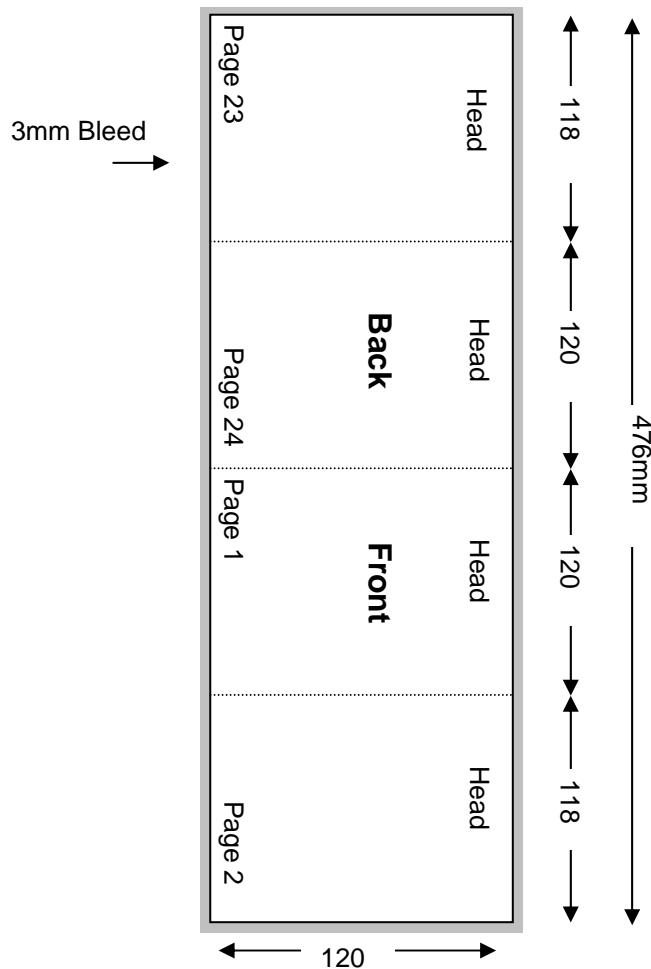

CD – 24 PAGE STITCHED BOOKLET - VERSION 2

**Shown in printers pairs front and back up
Files must be set up as separate pages for each spread**

Front

Specifications:

- To be automatically packed, stock needs to be non-porous.
- Allow 3mm bleed all around.
- Trim & perforation marks to show 1mm into the bleed.
- Stock Coated A2 Art 130 gsm.
- Catalogue number must appear on the final product.

Note: Drawing Not To Scale

CD – 24 PAGE STITCHED BOOKLET - VERSION 2

TCAU Specification

TSA 139

Issue: 1

July 2010

Page 2 of 10

**Shown in printers pairs front and back up
Files must be set up as separate pages for each spread**