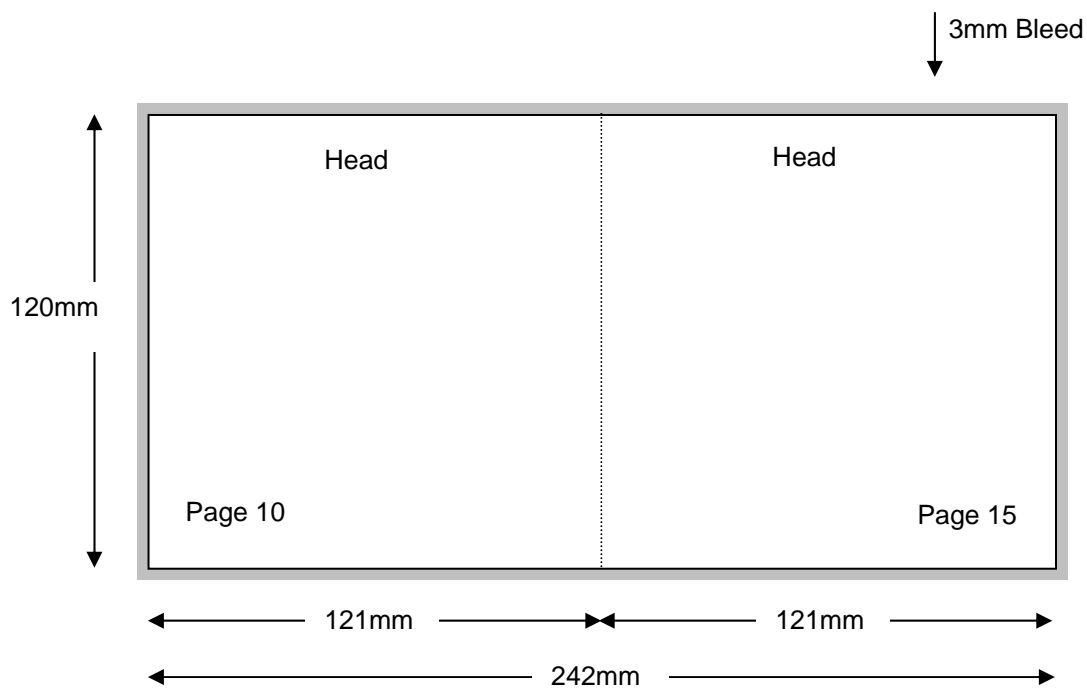

CD – 24 PAGE STITCHED BOOKLET - VERSION 2

TCAU Specification

TSA 139

Issue: 1

July 2010

Page 8 of 10

**Shown in printers pairs front and back up
Files must be set up as separate pages for each spread**

Backup