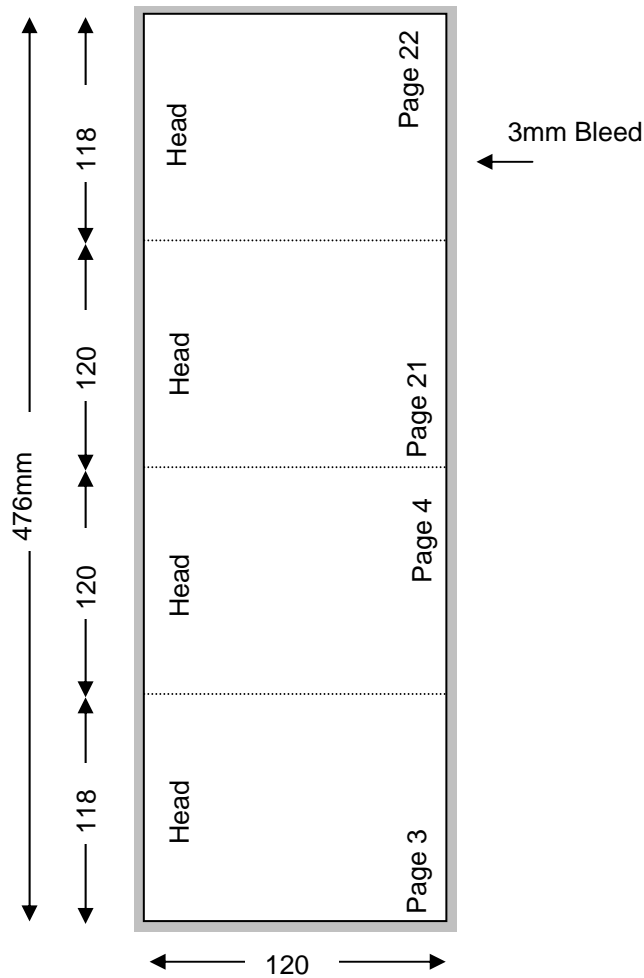

CD – 24 PAGE STITCHED BOOKLET - VERSION 2

TCAU Specification

TSA 139

Issue: 1

July 2010

Page 2 of 10

**Shown in printers pairs front and back up
Files must be set up as separate pages for each spread**

Backup

Note: Drawing Not To Scale

134-138 Euston Road
Alexandria NSW 2015
Phone: (02) 9519 2677
Fax: (02) 9557 2804

9 De Havilland Road
Braeside Vic 3195
Phone: (03) 9587 2633
Fax: (03) 9587 2901