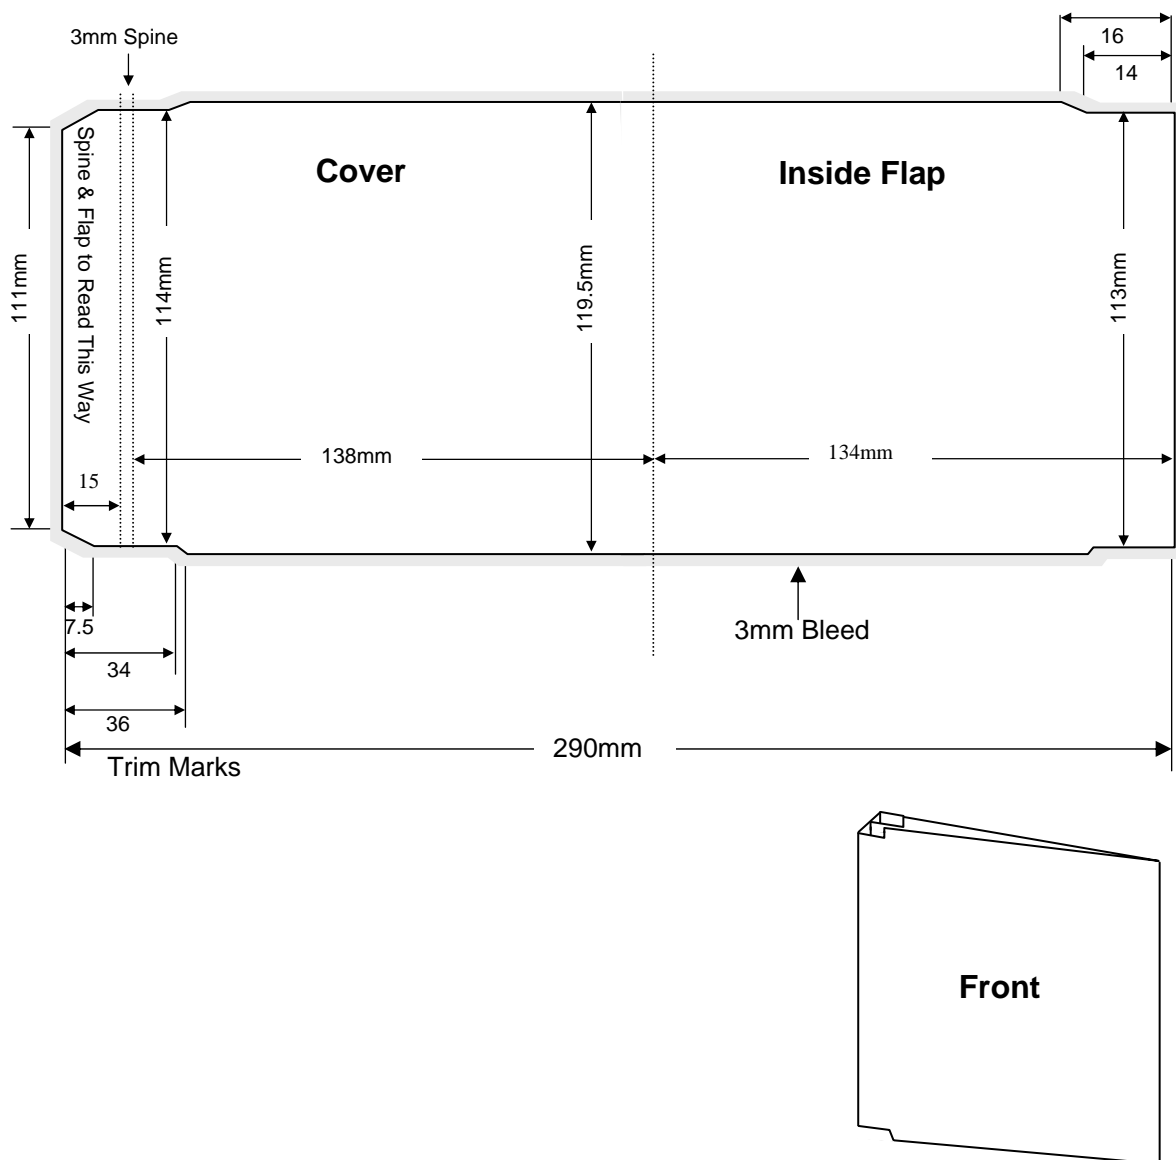

## CD – SLIMLINE (J CARD)

### Specifications:

- To be automatically packed, stock needs to be non-porous.
- Allow 3mm bleed all round.
- Trim & perforation marks to show 1mm into the bleed.
- Stock Coated A2 Art 150-170 gsm.
- Catalogue number must appear on final product.

**Note: Drawing Not To Scale**