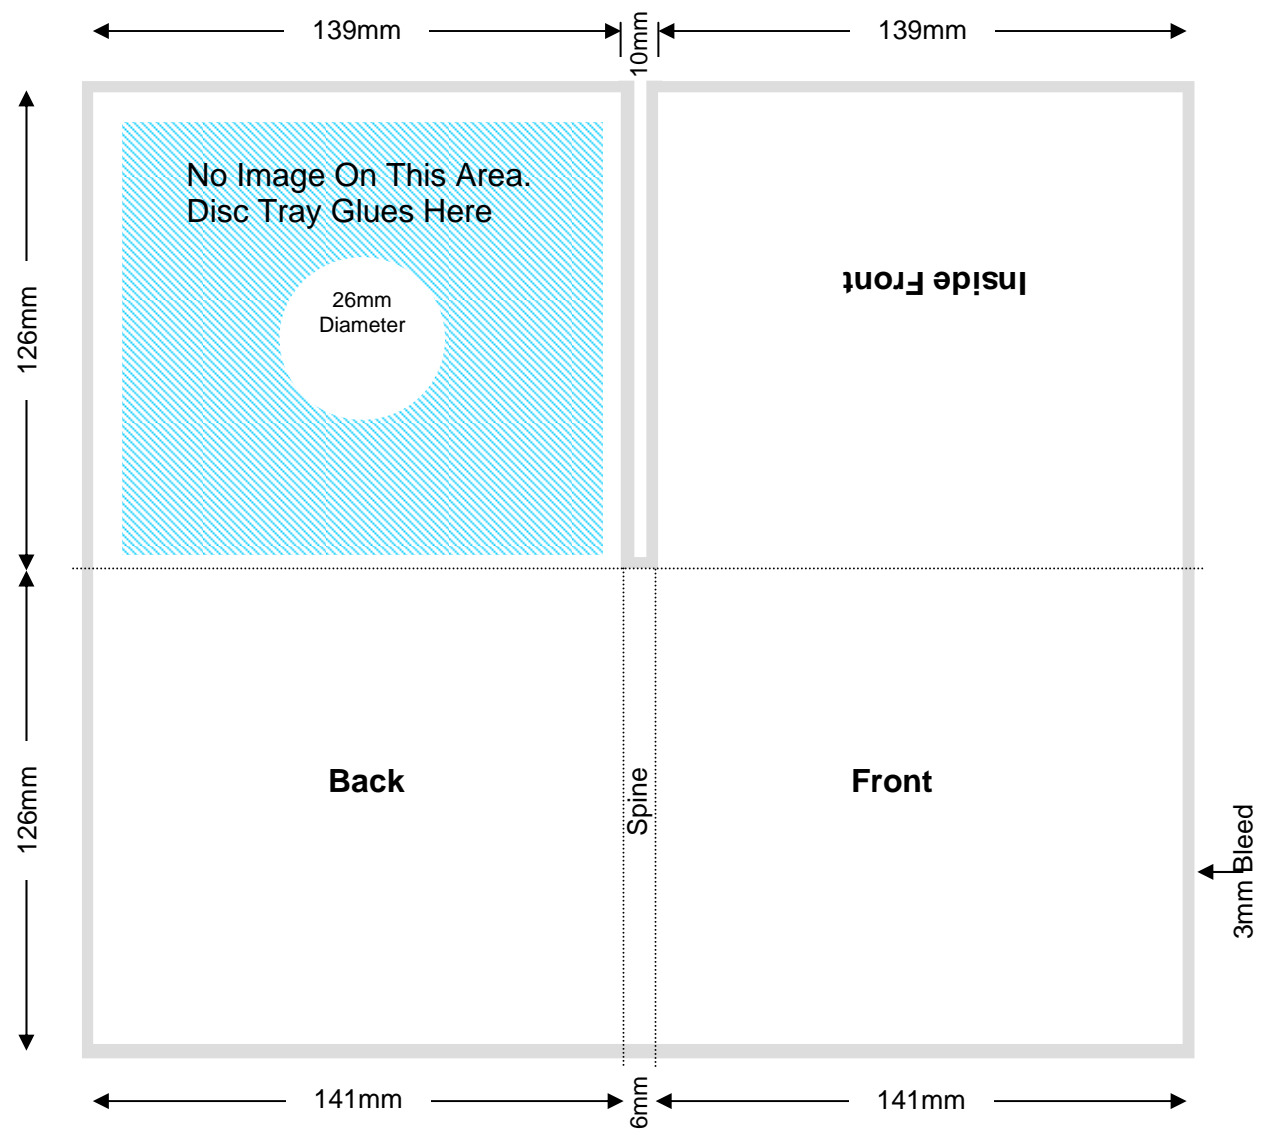

CD – SINGLE 4 PANEL FLEXI TRAY

TCAU Specification	TSA 149	Issue: 1	July 2010	Page 1 of 1
--------------------	---------	----------	-----------	-------------

Note: Drawing Not To Scale