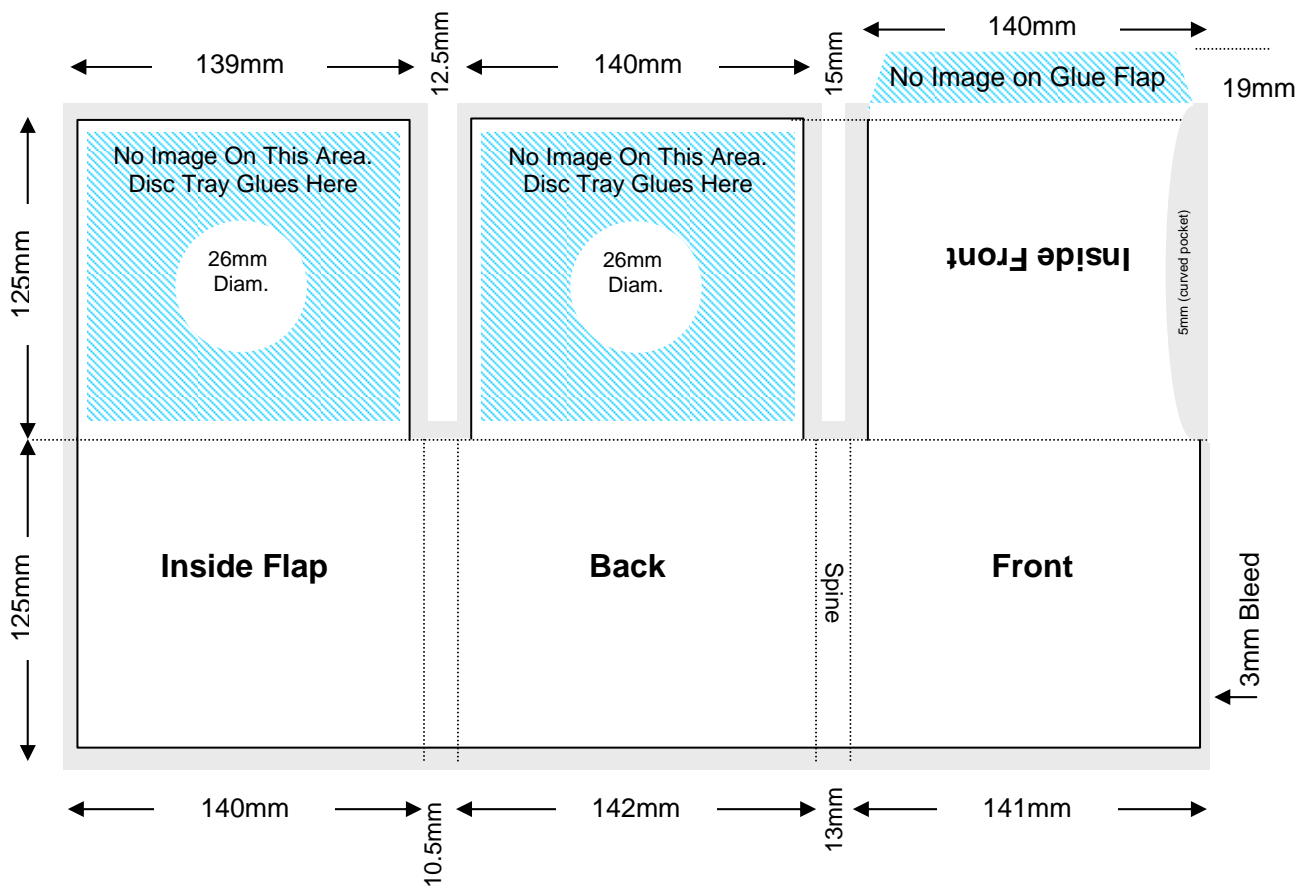

CD – DOUBLE 6 PANEL FLEXI TRAY WITH POCKET

Note: Drawing Not To Scale